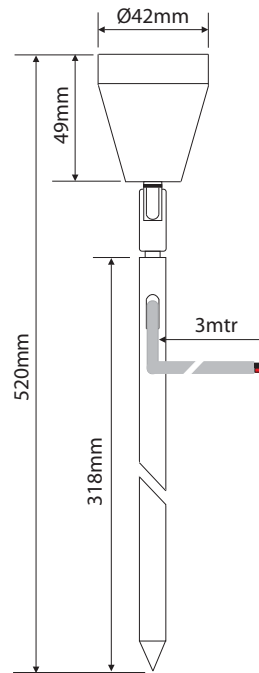

# EVEMIT-G-S

Order Code: 21436

Product Code: EVEMIT-G-S

Colour: Green ■

Description: A smart, fashionable and contemporary spike light. The EMIT has many applications including garden and pathway lighting. The EMIT is made from high quality 316 stainless steel and together with the high power LED lamp you can be assured of many years of low power and maintenance free garden lighting.

Data: The EMIT garden spike is made from imported 316 stainless steel, tempered glass, spot effect, 12° beam angle, 1 x 1W Cree LED, Green colour LED, IP65 rated, 12/24V DC, 3mtrs rubberised cable, rated at 50,000 hrs.

Size: Overall height: 520mm ( head and spike)  
Head length: 49mm  
Front face diameter: 42mm

Requires: Constant Voltage 12-24V DC LED driver located in the power supply section of the catalogue.

316 stainless steel	Green colour	12° beam angle	12/24V DC input	1W output	Cree LED	IP65 rated	Parallel wiring	50,000 hrs rated
---------------------	--------------	----------------	-----------------	-----------	----------	------------	-----------------	------------------