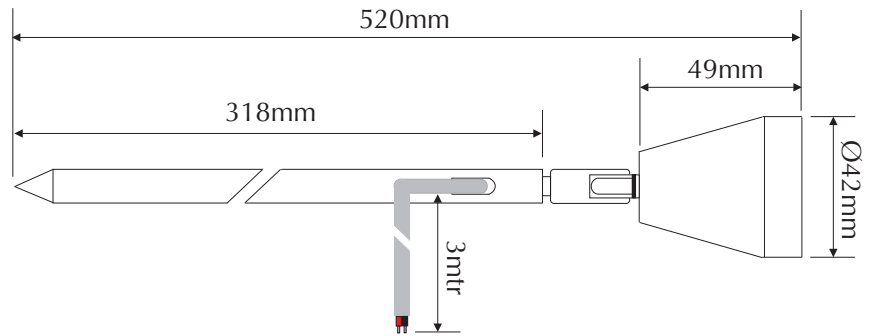

EVEMIT-G-F

Order Code: **21443**

Product Code: **EVEMIT-G-F**

Colour: **Green** ■

Description: A smart, fashionable and contemporary spike light. The EMIT has many applications including garden and pathway lighting. The EMIT is made from high quality 316 stainless steel and together with the high power LED lamp you can be assured of many years of low power and maintenance free garden lighting.

Data: The EMIT garden spike is made from imported 316 stainless steel, tempered glass, spot effect, 45° beam angle, 1 x 1W Cree LED, Green colour LED, IP65 rated, 12/24V DC, 3mtrs rubberised cable, rated at 50,000 hrs.

Size: Overall height: 520mm (head and spike)
Head length: 49mm
Front face diameter: 42mm

Requires: Constant Voltage 12-24V DC LED driver located in the power supply section of the catalogue.

316 stainless steel

Green colour

45° beam angle

12/24V DC input

1W output

Cree LED

IP65 rated

Parallel wiring

50,000 hrs rated