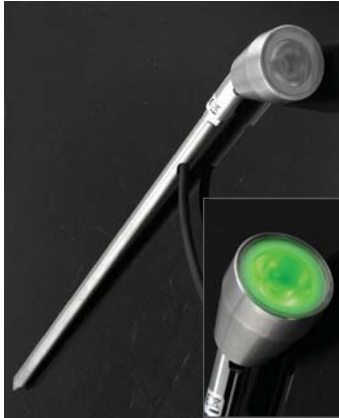

EVEMIT-G-F

Order Code: **21443**

Product Code: **EVEMIT-G-F**

Colour: **Green** ■

Description: A smart, fashionable and contemporary spike light. The EMIT has many applications including garden and pathway lighting. The EMIT is made from high quality 316 stainless steel and together with the high power LED lamp you can be assured of many years of low power and maintenance free garden lighting.

Data: The EMIT garden spike is made from imported 316 stainless steel, tempered glass, spot effect, 45° beam angle, 1 x 1W Cree LED, Green colour LED, IP65 rated, 12/24V DC, 3mtrs rubberised cable, rated at 50,000 hrs.

Size: Overall height: 520mm (head and spike)
Head length: 49mm
Front face diameter: 42mm

Requires: Constant Voltage 12-24V DC LED driver located in the power supply section of the catalogue.

316 stainless steel

Green colour

45° beam angle

12/24V DC input

1W output

Cree LED

IP65 rated

Parallel wiring

50,000 hrs rated