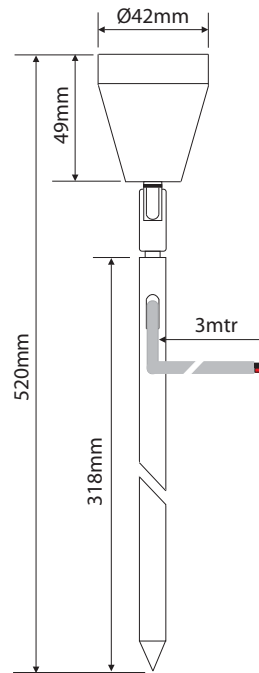

EVEMIT-B-S

Order Code: 21437

Product Code: EVEMIT-B-S

Colour: Blue

Description: A smart, fashionable and contemporary spike light. The EMIT has many applications including garden and pathway lighting. The EMIT is made from high quality 316 stainless steel and together with the high power LED lamp you can be assured of many years of low power and maintenance free garden lighting.

Data: The EMIT garden spike is made from imported 316 stainless steel, tempered glass, spot effect, 12° beam angle, 1 x 1W Cree LED, Blue colour LED, IP65 rated, 12/24V DC, 3mtrs rubberised cable, rated at 50,000 hrs.

Size:

Overall height:	520mm (head and spike)
Head length:	49mm
Front face diameter:	42mm

Requires: Constant Voltage 12-24V DC LED driver located in the power supply section of the catalogue.

316 stainless steel

Blue colour

12° beam angle

12/24V DC input

1W output

Cree LED

IP65 rated

Parallel wiring

50,000 hrs rated