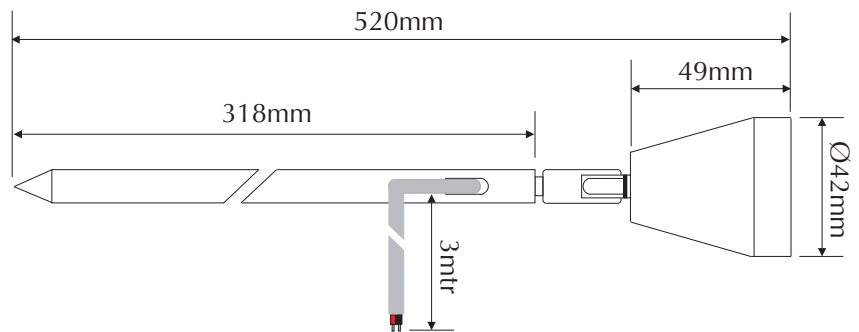

# EVEMIT-B-F

Order Code: **21444**

Product Code: **EVEMIT-B-F**

Colour: **Blue**

Description: A smart, fashionable and contemporary spike light. The EMIT has many applications including garden and pathway lighting. The EMIT is made from high quality 316 stainless steel and together with the high power LED lamp you can be assured of many years of low power and maintenance free garden lighting.

Data: The EMIT garden spike is made from imported 316 stainless steel, tempered glass, spot effect, 45° beam angle, 1 x 1W Cree LED, Blue colour LED, IP65 rated, 12/24V DC, 3mtrs rubberised cable, rated at 50,000 hrs.

Size: Overall height: 520mm ( head and spike)  
Head length: 49mm  
Front face diameter: 42mm

Requires: Constant Voltage 12-24V DC LED driver located in the power supply section of the catalogue.

316 stainless steel

Blue colour

45° beam angle

12/24V DC input

1W output

Cree LED

IP65 rated

Parallel wiring

50,000 hrs rated