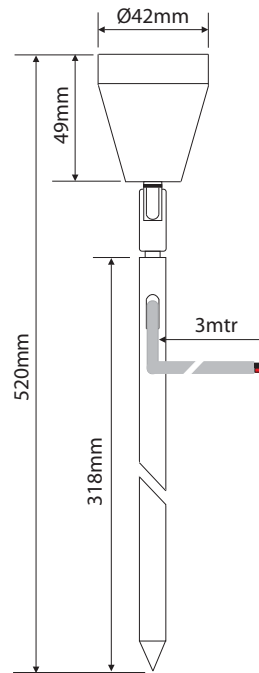

# EVEMIT-A-S

**CREE**

Order Code: 21438

Product Code: **EVEMIT-A-S**

Colour: Amber 

**Description:** A smart, fashionable and contemporary spike light. The EMIT has many applications including garden and pathway lighting. The EMIT is made from high quality 316 stainless steel and together with the high power LED lamp you can be assured of many years of low power and maintenance free garden lighting.

**Data:** The EMIT garden spike is made from imported 316 stainless steel, tempered glass, spot effect, 12° beam angle, 1 x 1W Cree LED, Amber colour LED, IP65 rated, 12/24V DC, 3mtrs rubberised cable, rated at 50,000 hrs.

**Size:**

Overall height:	520mm ( head and spike)
Head length:	49mm
Front face diameter:	42mm

**Requires:** Constant Voltage 12-24V DC LED driver located in the power supply section of the catalogue.

316 stainless steel	Amber colour	12° beam angle	12/24V DC input	1W output	Cree LED	IP65 rated	Parallel wiring	50,000 hrs rated
---------------------	--------------	----------------	-----------------	-----------	----------	------------	-----------------	------------------