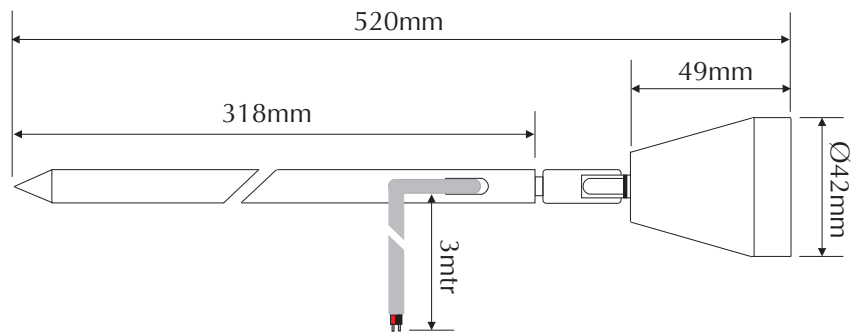

EVEMIT-A-F

Order Code: **21445**

Product Code: **EVEMIT-A-F**

Colour: **Amber** 

Description: A smart, fashionable and contemporary spike light. The EMIT has many applications including garden and pathway lighting. The EMIT is made from high quality 316 stainless steel and together with the high power LED lamp you can be assured of many years of low power and maintenance free garden lighting.

Data: The EMIT garden spike is made from imported 316 stainless steel, tempered glass, spot effect, 45° beam angle, 1 x 1W Cree LED, Amber colour LED, IP65 rated, 12/24V DC, 3mtrs rubberised cable, rated at 50,000 hrs.

Size:

Overall height:	520mm (head and spike)
Head length:	49mm
Front face diameter:	42mm

Requires: Constant Voltage 12-24V DC LED driver located in the power supply section of the catalogue.

316 stainless steel

Amber colour

45° beam angle

12/24V DC input

1W output

Cree LED

IP65 rated

Parallel wiring

50,000 hrs rated