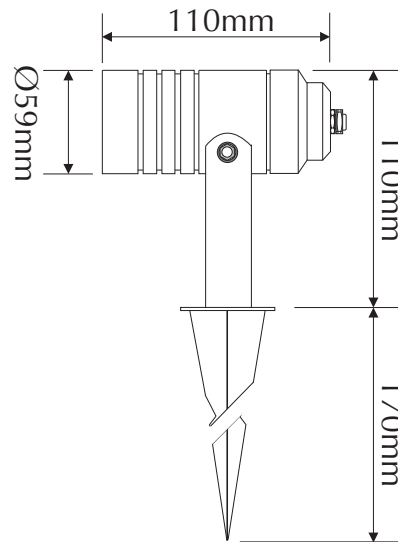

EVELITE-SPIKE-WW

Order Code: **19501**

Product Code: **EVELITE-SPIKE-WW**

Colour: **Warm White** 3600K

Description: A smart, fashionable and contemporary spike light. The ELITE has many applications including garden and pathway lighting. The ELITE is made from high quality 6063 machined and anodised and together with the high power LED lamp you can be assured of many years of low power and maintenance free garden lighting.

Data: The ELITE garden spike is made from 6063 machined aluminium with a natural anodised finish, tempered glass, flood effect, 60° beam angle, 3 x 2W Cree LED, Warm White colour LED 3600K, 385 lumens, IP65 rated, 12V DC, 1.5mtrs rubberised cable, rated at 50,000 hrs.

Size: Overall height: 280mm (head and spike)
Head length: 110mm
Front face diameter: 59mm

Requires: Constant Voltage 12V DC LED driver located in the power supply section of the catalogue.