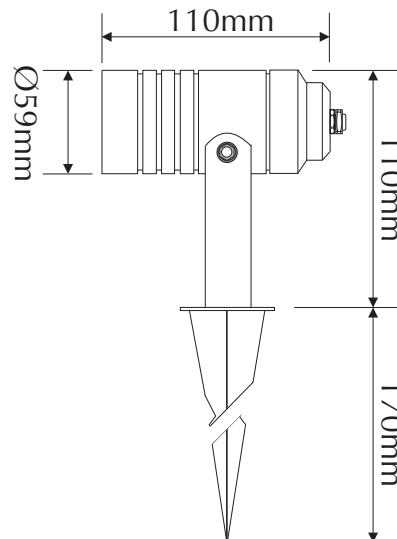

# EVELITE-SPIKE-W

**CREE**

Order Code: **19500**

Product Code: **EVELITE-SPIKE-W**

Colour: **White**  5500K

Description: A smart, fashionable and contemporary spike light. The ELITE has many applications including garden and pathway lighting. The ELITE is made from high quality 6063 machined and anodised and together with the high power LED lamp you can be assured of many years of low power and maintenance free garden lighting.

Data: The ELITE garden spike is made from 6063 machined aluminium with a natural anodised finish, tempered glass, flood effect, 60° beam angle, 3 x 2W Cree LED, White colour LED 5500K, 450 lumens, IP65 rated, 12V DC, 1.5mtrs rubberised cable, rated at 50,000 hrs.

Size: Overall height: 280mm (head and spike)  
Head length: 110mm  
Front face diameter: 59mm

Requires: Constant Voltage 12V DC LED driver located in the power supply section of the catalogue.

**Domus Lighting**