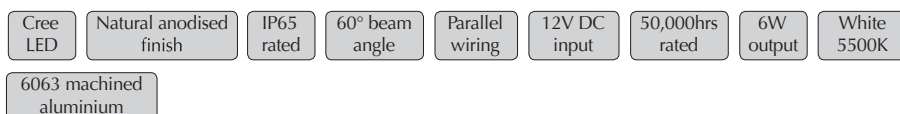

# EVELITE-SPIKE-W

**CREE**

Order Code: **19500**

Product Code: **EVELITE-SPIKE-W**

Colour: **White**  5500K

Description: A smart, fashionable and contemporary spike light. The ELITE has many applications including garden and pathway lighting. The ELITE is made from high quality 6063 machined and anodised and together with the high power LED lamp you can be assured of many years of low power and maintenance free garden lighting.

Data: The ELITE garden spike is made from 6063 machined aluminium with a natural anodised finish, tempered glass, flood effect, 60° beam angle, 3 x 2W Cree LED, White colour LED 5500K, 450 lumens, IP65 rated, 12V DC, 1.5mtrs rubberised cable, rated at 50,000 hrs.

Size: Overall height: 280mm (head and spike)  
Head length: 110mm  
Front face diameter: 59mm

Requires: Constant Voltage 12V DC LED driver located in the power supply section of the catalogue.

**Domus Lighting**