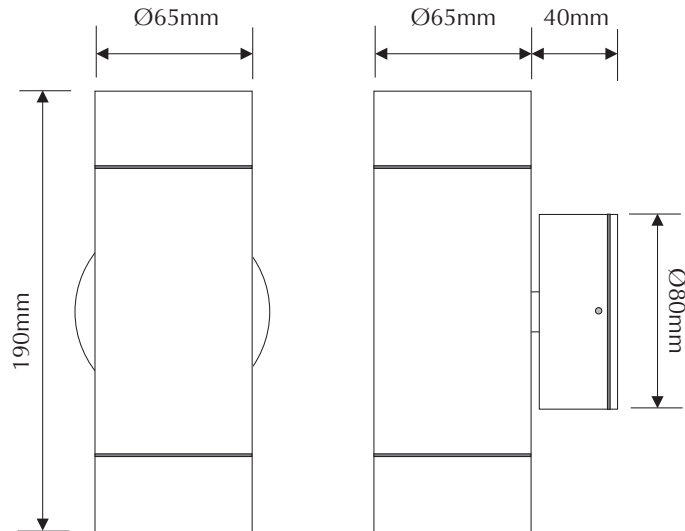

# EVELITE-2-WW

Order Code: **19406**

Product Code: **EVELITE-2-WW**

Colour: **Warm White**  3600K  
**Aluminium**  Natural Anodised

Description: The ELITE exterior wall light make a great alternative to the stainless steel fixtures with its architectural appearance and finish.

Data: The ELITE exterior wall light is made from 6063 grade Aluminium, Natural Anodised finish, round body, up/down facing, silicon gaskets and seals, GU10 lamp holder, 2 x 6W LED lamp, 3 x 2W CREE LED, Warm White 3600K colour temp, 60° beam angle, IP54 rating, 240V AC direct input.

Size: Back plate: (Ø) 80mm x (D) 40mm  
 Body: (Ø) 65mm x (L) 190mm

Additional: The above fitting is non dimmable.

- 6063 Aluminium
- CREE LED inside
- Natural Anodised finish
- 60° beam angle
- 2 x 6W high power LED lamp included
- IP54 rated
- GU10 mains voltage
- Warm White 3600K