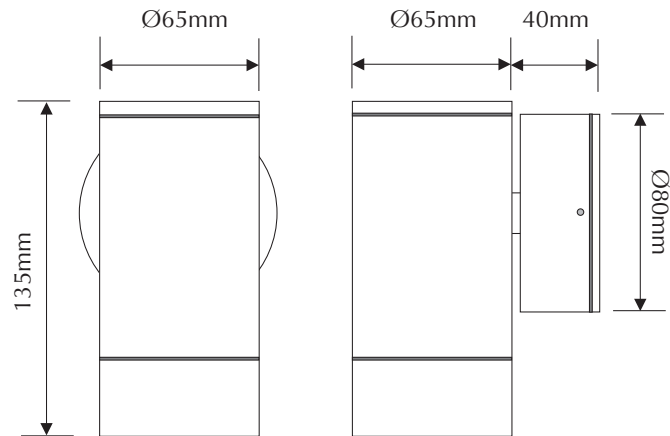

EVELITE-1-WW

Order Code: **19404**

Product Code: **EVELITE-1-WW**

Colour: **Warm White** 3600K

Aluminium Natural Anodised

Description: The ELITE exterior wall light make a great alternative to the stainless steel fixtures with its architectural appearance and finish.

Data: The ELITE exterior wall light is made from 6063 grade Aluminium, Natural Anodised finish, round body, down facing, silicon gaskets and seals, GU10 lamp holder, 1 x 6W LED lamp, 3 x 2W CREE LED, Warm White 3600K colour temp, 60° beam angle, IP54 rating, 240V AC direct input.

Size: Back plate: (Ø) 80mm x (D) 40mm
Body: (Ø) 65mm x (L) 135mm

Additional: The above fitting is non dimmable.

Domus Lighting

29-31 Richland Street Kingsgrove NSW 2208

Phone: (02) 9554 9600 | Fax: (02) 9554 9433 | Email: sales@domuslighting.com