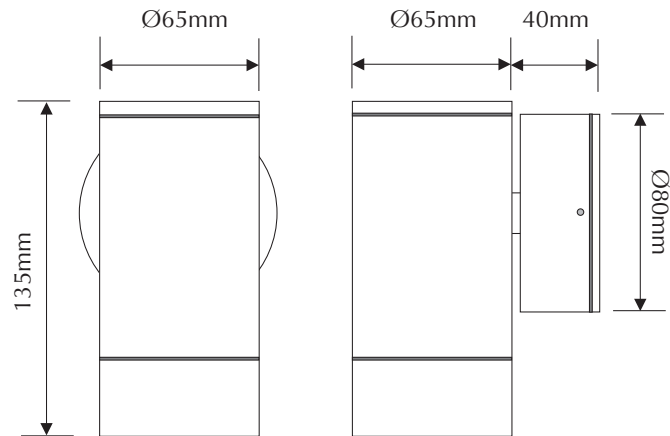

# EVELITE-1-W

Order Code: **19405**

Product Code: **EVELITE-1-W**

Colour: **White**  5500K  
**Aluminium**  Natural Anodised

Description: The ELITE exterior wall light make a great alternative to the stainless steel fixtures with its architectural appearance and finish.

Data: The ELITE exterior wall light is made from 6063 grade Aluminium, Natural Anodised finish, round body, down facing, silicon gaskets and seals, GU10 lamp holder, 1 x 6W LED lamp, 3 x 2W CREE LED, White 5500K colour temp, 60° beam angle, IP54 rating, 240V AC direct input.

Size: Back plate: (Ø) 80mm x (D) 40mm  
 Body: (Ø) 65mm x (L) 135mm

Additional: The above fitting is non dimmable.

**Domus Lighting**

29-31 Richland Street Kingsgrove NSW 2208

Phone: (02) 9554 9600 | Fax: (02) 9554 9433 | Email: sales@domuslighting.com