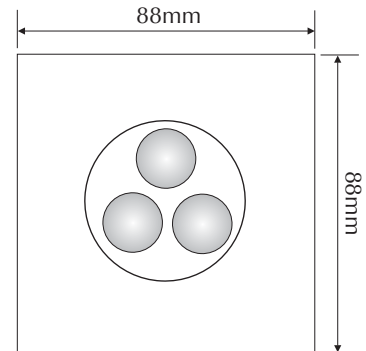

# EVDEKA-SB-WW

Order Code: **19440**

Product Code: **EVDEKA-SB-WW**

Colour: **Warm White**  2700K

Description: The DEKA inground luminaire provides a practical solution for inground lighting. With its solid brass trim and aluminium anodised body the DEKA will look appealing in any application from landscape, buildings, courtyards to sculptures.

Data: The DEKA recessed inground uplighter is made from the highest quality solid brass square trim, black anodised body, 316 stainless fixings, Warm White 2700K, 3 x 1W Cree LED, 12V DC, 210 lumens, clear glass lens, 45° beam angle, Constant Current to Constant Voltage converter, 2000kgs drive over, polycarbonate housing. IP67 rated.

Size: Front face: 88mm  
Overall height: 75mm

Options: This fitting requires a Constant Voltage DC driver located in the power supply section of this catalogue. The DEKA may be dimmed via 1-10V DC with the correct controller located in the Controller section of this catalogue.

- |                        |                         |            |                  |                |                         |            |                 |
|------------------------|-------------------------|------------|------------------|----------------|-------------------------|------------|-----------------|
| Cree LED               | Aluminium Anodised body | 210 lumens | Warm White 2700K | 45° beam angle | 12V DC Constant Voltage | IP67 rated | 3W total output |
| Solid brass trim plate |                         |            |                  |                |                         |            |                 |