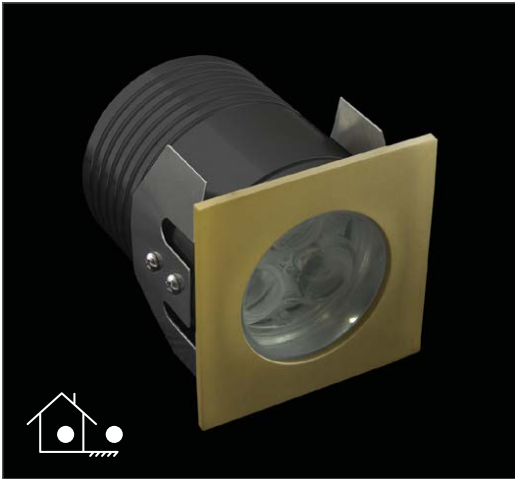

# EVDEKA-SB-WW

Order Code: **19440**

Product Code: **EVDEKA-SB-WW**

Colour: **Warm White**  2700K

Description: The DEKA inground luminaire provides a practical solution for inground lighting. With its solid brass trim and aluminium anodised body the DEKA will look appealing in any application from landscape, buildings, courtyards to sculptures.

Data: The DEKA recessed inground uplighter is made from the highest quality solid brass square trim, black anodised body, 316 stainless fixings, Warm White 2700K, 3 x 1W Cree LED, 12V DC, 210 lumens, clear glass lens, 45° beam angle, Constant Current to Constant Voltage converter, 2000kgs drive over, polycarbonate housing. IP67 rated.

Size: Front face: 88mm  
Overall height: 75mm

Options: This fitting requires a Constant Voltage DC driver located in the power supply section of this catalogue. The DEKA may be dimmed via 1-10V DC with the correct controller located in the Controller section of this catalogue.

- |                        |                         |            |                  |                |                         |            |                 |
|------------------------|-------------------------|------------|------------------|----------------|-------------------------|------------|-----------------|
| Cree LED               | Aluminium Anodised body | 210 lumens | Warm White 2700K | 45° beam angle | 12V DC Constant Voltage | IP67 rated | 3W total output |
| Solid brass trim plate |                         |            |                  |                |                         |            |                 |