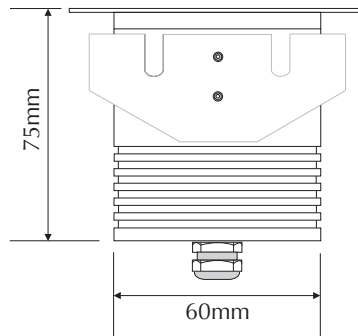

# EVDEKA-SB-WW

Order Code: **19440**

Product Code: **EVDEKA-SB-WW**

Colour: **Warm White**  2700K

Description: The DEKA inground luminaire provides a practical solution for inground lighting. With its solid brass trim and aluminium anodised body the DEKA will look appealing in any application from landscape, buildings, courtyards to sculptures.

Data: The DEKA recessed inground uplighter is made from the highest quality solid brass square trim, black anodised body, 316 stainless fixings, Warm White 2700K, 3 x 1W Cree LED, 12V DC, 210 lumens, clear glass lens, 45° beam angle, Constant Current to Constant Voltage converter, 2000kgs drive over, polycarbonate housing. IP67 rated.

Size: Front face: 88mm  
Overall height: 75mm

Options: This fitting requires a Constant Voltage DC driver located in the power supply section of this catalogue. The DEKA may be dimmed via 1-10V DC with the correct controller located in the Controller section of this catalogue.

- |                        |                         |            |                  |                |                         |            |                 |
|------------------------|-------------------------|------------|------------------|----------------|-------------------------|------------|-----------------|
| Cree LED               | Aluminium Anodised body | 210 lumens | Warm White 2700K | 45° beam angle | 12V DC Constant Voltage | IP67 rated | 3W total output |
| Solid brass trim plate |                         |            |                  |                |                         |            |                 |