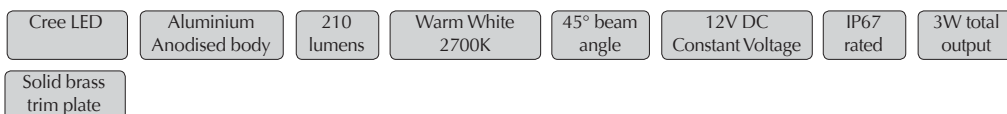

EVDEKA-RB-WW

Order Code: **19438**

Product Code: **EVDEKA-RB-WW**

Colour: **Warm White** 2700K

Description: The DEKA inground luminaire provides a practical solution for inground lighting. With its solid brass trim and aluminium anodised body the DEKA will look appealing in any application from landscape, buildings, courtyards to sculptures.

Data: The DEKA recessed inground uplighter is made from the highest quality solid brass round trim, black anodised body, 316 stainless fixings, Warm White 2700K, 3 x 1W Cree LED, 12V DC, 210 lumens, clear glass lens, 45° beam angle, Constant Current to Constant Voltage converter, 2000kgs drive over, polycarbonate housing. IP67 rated.

Size: Front face: 88mm
Overall height: 75mm

Options: This fitting requires a Constant Voltage DC driver located in the power supply section of this catalogue. The DEKA may be dimmed via 1-10V DC with the correct controller located in the Controller section of this catalogue.