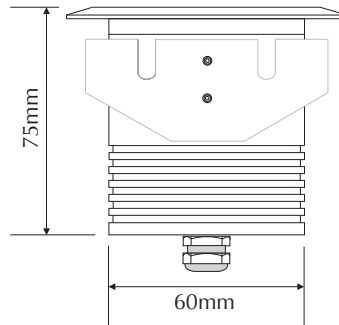

EVDEKA-RB-WW

Order Code: **19438**

Product Code: **EVDEKA-RB-WW**

Colour: **Warm White** 2700K

Description: The DEKA inground luminaire provides a practical solution for inground lighting. With its solid brass trim and aluminium anodised body the DEKA will look appealing in any application from landscape, buildings, courtyards to sculptures.

Data: The DEKA recessed inground uplighter is made from the highest quality solid brass round trim, black anodised body, 316 stainless fixings, Warm White 2700K, 3 x 1W Cree LED, 12V DC, 210 lumens, clear glass lens, 45° beam angle, Constant Current to Constant Voltage converter, 2000kgs drive over, polycarbonate housing. IP67 rated.

Size: Front face: 88mm
Overall height: 75mm

Options: This fitting requires a Constant Voltage DC driver located in the power supply section of this catalogue. The DEKA may be dimmed via 1-10V DC with the correct controller located in the Controller section of this catalogue.