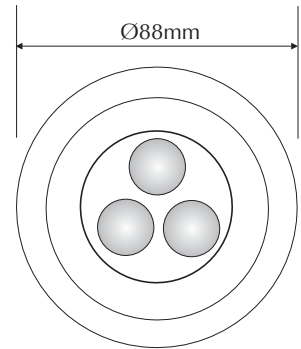

EVDEKA-RB-WW

Order Code: **19438**

Product Code: **EVDEKA-RB-WW**

Colour: **Warm White** 2700K

Description: The DEKA inground luminaire provides a practical solution for inground lighting. With its solid brass trim and aluminium anodised body the DEKA will look appealing in any application from landscape, buildings, courtyards to sculptures.

Data: The DEKA recessed inground uplighter is made from the highest quality solid brass round trim, black anodised body, 316 stainless fixings, Warm White 2700K, 3 x 1W Cree LED, 12V DC, 210 lumens, clear glass lens, 45° beam angle, Constant Current to Constant Voltage converter, 2000kgs drive over, polycarbonate housing. IP67 rated.

Size: Front face: 88mm
Overall height: 75mm

Options: This fitting requires a Constant Voltage DC driver located in the power supply section of this catalogue. The DEKA may be dimmed via 1-10V DC with the correct controller located in the Controller section of this catalogue.