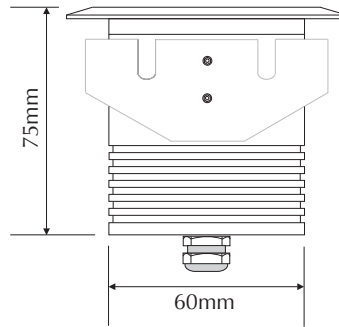

EVDEKA-RB-W

Order Code: **19439**

Product Code: **EVDEKA-RB-W**

Colour: **White** 6500K

Description: The DEKA inground luminaire provides a practical solution for inground lighting. With its solid brass trim and aluminium anodised body the DEKA will look appealing in any application from landscape, buildings, courtyards to sculptures.

Data: The DEKA recessed inground uplighter is made from the highest quality solid brass round trim, black anodised body, 316 stainless fixings, White 6500K, 3 x 1W Cree LED, 12V DC, 300 lumens, clear glass lens, 45° beam angle, Constant Current to Constant Voltage converter, 2000kgs drive over, polycarbonate housing. IP67 rated.

Size: Front face: 88mm
 Overall height: 75mm

Options: This fitting requires a Constant Voltage DC driver located in the power supply section of this catalogue. The DEKA may be dimmed via 1-10V DC with the correct controller located in the Controller section of this catalogue.

Cree LED	Aluminium Anodised body	300 lumens	White 6500K	45° beam angle	12V DC Constant Voltage	IP67 rated	3W total output
Solid brass trim plate							

Domus Lighting

29-31 Richland Street Kingsgrove NSW 2208