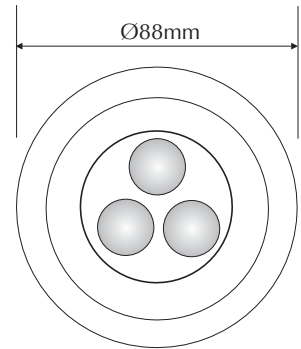

EVDEKA-RB-W

Order Code: **19439**

Product Code: **EVDEKA-RB-W**

Colour: **White** 6500K

Description: The DEKA inground luminaire provides a practical solution for inground lighting. With its solid brass trim and aluminium anodised body the DEKA will look appealing in any application from landscape, buildings, courtyards to sculptures.

Data: The DEKA recessed inground uplighter is made from the highest quality solid brass round trim, black anodised body, 316 stainless fixings, White 6500K, 3 x 1W Cree LED, 12V DC, 300 lumens, clear glass lens, 45° beam angle, Constant Current to Constant Voltage converter, 2000kgs drive over, polycarbonate housing. IP67 rated.

Size: Front face: 88mm
 Overall height: 75mm

Options: This fitting requires a Constant Voltage DC driver located in the power supply section of this catalogue. The DEKA may be dimmed via 1-10V DC with the correct controller located in the Controller section of this catalogue.

Cree LED	Aluminium Anodised body	300 lumens	White 6500K	45° beam angle	12V DC Constant Voltage	IP67 rated	3W total output
Solid brass trim plate							

Domus Lighting

29-31 Richland Street Kingsgrove NSW 2208