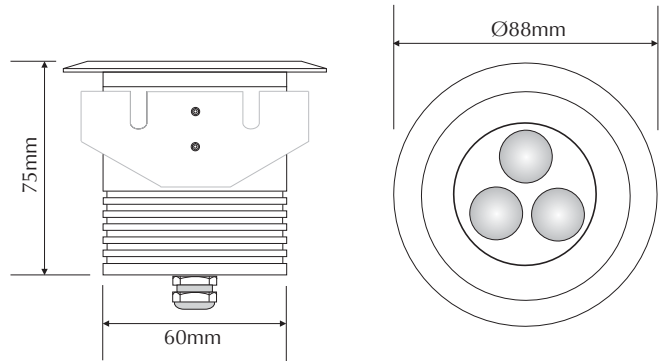

EVDEKA-R-WW

Order Code: **19424**

Product Code: **EVDEKA-R-WW**

Colour: **Warm White** 2700K

Description: The DEKA in-ground luminaire provides a practical solution for in-ground lighting. With its 6063 machined aluminium anodised trim plate and body the DEKA will look appealing in any application from landscape, buildings, courtyards to sculptures.

Data: The DEKA recessed in-ground uplighter is made from the highest quality 6063 grade aluminium, natural anodised round trim cover, black anodised body, 316 stainless fixings, Warm White 2700K, 3 x 1W Cree LED, 12V DC, 210 lumens, clear glass lens, 45° beam angle, Constant Current to Constant Voltage converter, 2000kgs drive over, polycarbonate housing. IP67 rated.

Size: Front face: 88mm
Overall height: 75mm

Options: This fitting requires a Constant Voltage DC driver located in the power supply section of this catalogue. The DEKA may be dimmed via 1-10V DC with the correct controller located in the Controller section of this catalogue.

Cree LED	Anodised finish	210 lumens	Warm White 2700K	45° beam angle	12V DC Constant Voltage	IP67 rated	3W total output
Machined 6063 grade aluminium							

Domus Lighting

29-31 Richland Street Kingsgrove NSW 2208