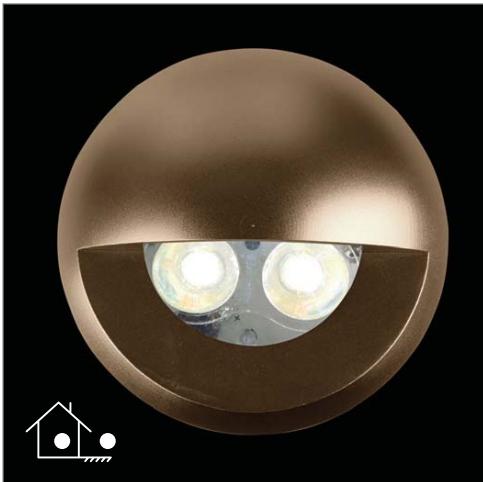

EVDEKA-EYEB-WW

Order Code: **19450**

Product Code: **EVDEKA-EYEB-WW**

Colour: **Warm White** 2700K

Description: The DEKA luminaire provides a practical solution for wall lighting. With its solid brass trim plate and aluminium anodised body the DEKA will look appealing in any application from landscape, buildings to courtyards

Data: The DEKA recessed inground uplighter is made from the highest quality solid brass eyelid trim, black anodised body, 316 stainless fixings, Warm White 2700K, 3 x 1W Cree LED, 12V DC, 210 lumens, clear glass lens, Constant Current to Constant Voltage converter, 2000kgs drive over, polycarbonate housing. IP67 rated.

Size: Front face: 88mm
Overall height: 95mm

Options: This fitting requires a Constant Voltage DC driver located in the power supply section of this catalogue. The DEKA may be dimmed via 1-10V DC with the correct controller located in the Controller section of this catalogue.