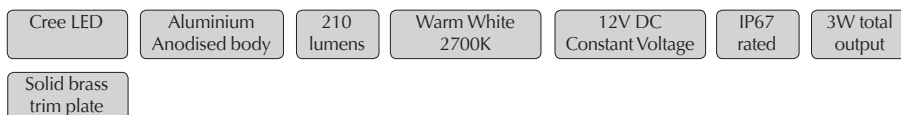

EVDEKA-EYEB-WW

Order Code: **19450**

Product Code: **EVDEKA-EYEB-WW**

Colour: **Warm White** 2700K

Description: The DEKA luminaire provides a practical solution for wall lighting. With its solid brass trim plate and aluminium anodised body the DEKA will look appealing in any application from landscape, buildings to courtyards

Data: The DEKA recessed inground uplighter is made from the highest quality solid brass eyelid trim, black anodised body, 316 stainless fixings, Warm White 2700K, 3 x 1W Cree LED, 12V DC, 210 lumens, clear glass lens, Constant Current to Constant Voltage converter, 2000kgs drive over, polycarbonate housing. IP67 rated.

Size: Front face: 88mm
Overall height: 95mm

Options: This fitting requires a Constant Voltage DC driver located in the power supply section of this catalogue. The DEKA may be dimmed via 1-10V DC with the correct controller located in the Controller section of this catalogue.