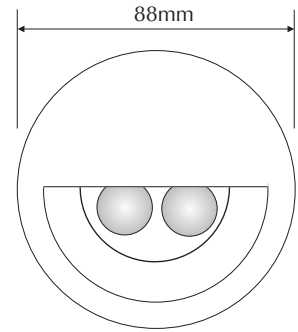

EVDEKA-EYEB-WW

Order Code: **19450**

Product Code: **EVDEKA-EYEB-WW**

Colour: **Warm White** 2700K

Description: The DEKA luminaire provides a practical solution for wall lighting. With its solid brass trim plate and aluminium anodised body the DEKA will look appealing in any application from landscape, buildings to courtyards

Data: The DEKA recessed inground uplighter is made from the highest quality solid brass eyelid trim, black anodised body, 316 stainless fixings, Warm White 2700K, 3 x 1W Cree LED, 12V DC, 210 lumens, clear glass lens, Constant Current to Constant Voltage converter, 2000kgs drive over, polycarbonate housing. IP67 rated.

Size: Front face: 88mm
Overall height: 95mm

Options: This fitting requires a Constant Voltage DC driver located in the power supply section of this catalogue. The DEKA may be dimmed via 1-10V DC with the correct controller located in the Controller section of this catalogue.