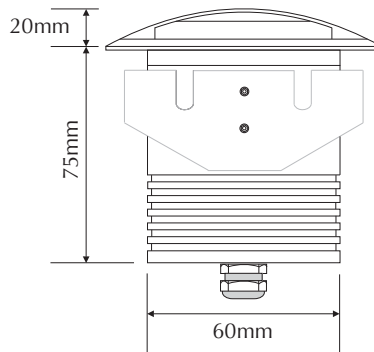

EVDEKA-EYEB-WW

Order Code: **19450**

Product Code: **EVDEKA-EYEB-WW**

Colour: **Warm White** 2700K

Description: The DEKA luminaire provides a practical solution for wall lighting. With its solid brass trim plate and aluminium anodised body the DEKA will look appealing in any application from landscape, buildings to courtyards

Data: The DEKA recessed inground uplighter is made from the highest quality solid brass eyelid trim, black anodised body, 316 stainless fixings, Warm White 2700K, 3 x 1W Cree LED, 12V DC, 210 lumens, clear glass lens, Constant Current to Constant Voltage converter, 2000kgs drive over, polycarbonate housing. IP67 rated.

Size: Front face: 88mm
Overall height: 95mm

Options: This fitting requires a Constant Voltage DC driver located in the power supply section of this catalogue. The DEKA may be dimmed via 1-10V DC with the correct controller located in the Controller section of this catalogue.