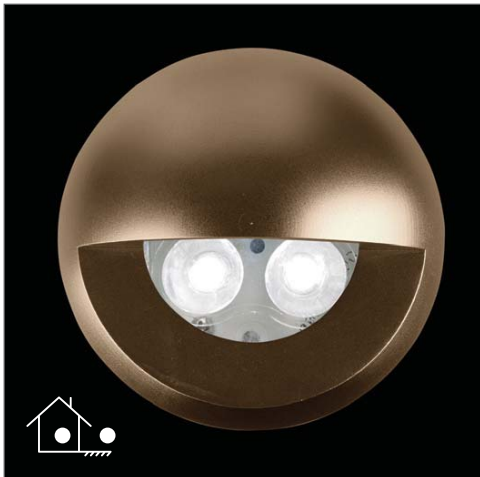

EVDEKA-EYEB-W

Order Code: 19451
 Product Code: **EVDEKA-EYEB-W**
 Colour: White 6500K

Description: The DEKA luminaire provides a practical solution for wall lighting. With its solid brass eyelid trim and aluminium anodised body the DEKA will look appealing in any application from landscape, buildings to courtyards

Data: The DEKA recessed inground uplighter is made from the highest quality solid brass eyelid trim, black anodised body, 316 stainless fixings, White 6500K, 3 x 1W Cree LED, 12V DC, 300 lumens, clear glass lens, Constant Current to Constant Voltage converter, 2000kgs drive over, polycarbonate housing. IP67 rated.

Size: Front face: 88mm
 Overall height: 95mm

Options: This fitting requires a Constant Voltage DC driver located in the power supply section of this catalogue. The DEKA may be dimmed via 1-10V DC with the correct controller located in the Controller section of this catalogue.

- Solid brass trim plate
- Cree LED
- Aluminium Anodised body
- 300 lumens
- White 6500K
- 12V DC Constant Voltage
- IP67 rated
- 3W total output