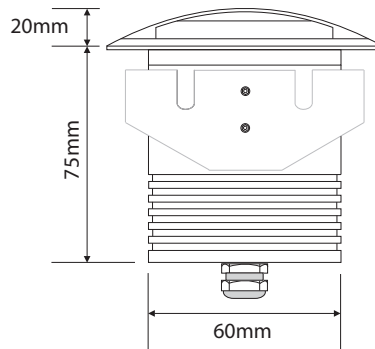

EVDEKA-EYEB-W

Order Code: 19451
 Product Code: **EVDEKA-EYEB-W**
 Colour: White 6500K

Description: The DEKA luminaire provides a practical solution for wall lighting. With its solid brass eyelid trim and aluminium anodised body the DEKA will look appealing in any application from landscape, buildings to courtyards

Data: The DEKA recessed inground uplighter is made from the highest quality solid brass eyelid trim, black anodised body, 316 stainless fixings, White 6500K, 3 x 1W Cree LED, 12V DC, 300 lumens, clear glass lens, Constant Current to Constant Voltage converter, 2000kgs drive over, polycarbonate housing. IP67 rated.

Size: Front face: 88mm
 Overall height: 95mm

Options: This fitting requires a Constant Voltage DC driver located in the power supply section of this catalogue. The DEKA may be dimmed via 1-10V DC with the correct controller located in the Controller section of this catalogue.

- Solid brass trim plate
- Cree LED
- Aluminium Anodised body
- 300 lumens
- White 6500K
- 12V DC Constant Voltage
- IP67 rated
- 3W total output