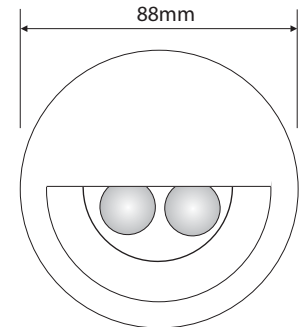

EVDEKA-EYEB-W

Order Code: 19451
 Product Code: **EVDEKA-EYEB-W**
 Colour: White 6500K

Description: The DEKA luminaire provides a practical solution for wall lighting. With its solid brass eyelid trim and aluminium anodised body the DEKA will look appealing in any application from landscape, buildings to courtyards

Data: The DEKA recessed inground uplighter is made from the highest quality solid brass eyelid trim, black anodised body, 316 stainless fixings, White 6500K, 3 x 1W Cree LED, 12V DC, 300 lumens, clear glass lens, Constant Current to Constant Voltage converter, 2000kgs drive over, polycarbonate housing. IP67 rated.

Size: Front face: 88mm
 Overall height: 95mm

Options: This fitting requires a Constant Voltage DC driver located in the power supply section of this catalogue. The DEKA may be dimmed via 1-10V DC with the correct controller located in the Controller section of this catalogue.

- Solid brass trim plate
- Cree LED
- Aluminium Anodised body
- 300 lumens
- White 6500K
- 12V DC Constant Voltage
- IP67 rated
- 3W total output