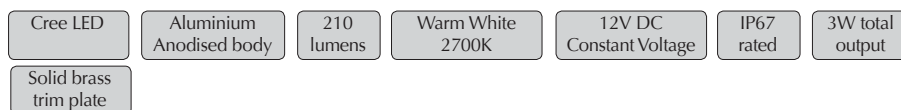

EVDEKA-4WB-WW

Order Code: **19448**

Product Code: **EVDEKA-4WB-WW**

Colour: **Warm White** 2700K

Description: The DEKA inground luminaire provides a practical solution for inground lighting. With its solid brass trim and aluminium anodised body the DEKA will look appealing in any application from landscape, buildings, courtyards to sculptures.

Data: The DEKA recessed inground uplighter is made from the highest quality solid brass four way trim, black anodised body, 316 stainless fixings, Warm White 2700K, 3 x 1W Cree LED, 12V DC, 210 lumens, clear glass lens, Constant Current to Constant Voltage converter, 2000kgs drive over, polycarbonate housing. IP67 rated.

Size: Front face: 88mm
 Overall height: 95mm

Options: This fitting requires a Constant Voltage DC driver located in the power supply section of this catalogue. The DEKA may be dimmed via 1-10V DC with the correct controller located in the Controller section of this catalogue.