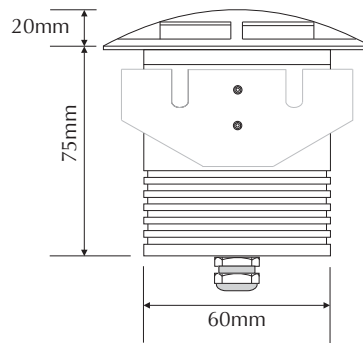

EVDEKA-4WB-WW

Order Code: **19448**

Product Code: **EVDEKA-4WB-WW**

Colour: **Warm White** 2700K

Description: The DEKA inground luminaire provides a practical solution for inground lighting. With its solid brass trim and aluminium anodised body the DEKA will look appealing in any application from landscape, buildings, courtyards to sculptures.

Data: The DEKA recessed inground uplighter is made from the highest quality solid brass four way trim, black anodised body, 316 stainless fixings, Warm White 2700K, 3 x 1W Cree LED, 12V DC, 210 lumens, clear glass lens, Constant Current to Constant Voltage converter, 2000kgs drive over, polycarbonate housing. IP67 rated.

Size: Front face: 88mm
 Overall height: 95mm

Options: This fitting requires a Constant Voltage DC driver located in the power supply section of this catalogue. The DEKA may be dimmed via 1-10V DC with the correct controller located in the Controller section of this catalogue.