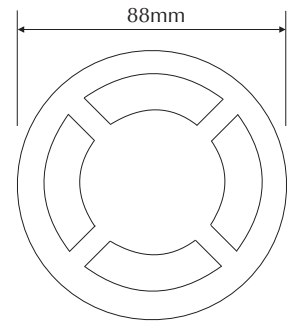

EVDEKA-4WB-WW

Order Code: **19448**

Product Code: **EVDEKA-4WB-WW**

Colour: **Warm White** 2700K

Description: The DEKA inground luminaire provides a practical solution for inground lighting. With its solid brass trim and aluminium anodised body the DEKA will look appealing in any application from landscape, buildings, courtyards to sculptures.

Data: The DEKA recessed inground uplighter is made from the highest quality solid brass four way trim, black anodised body, 316 stainless fixings, Warm White 2700K, 3 x 1W Cree LED, 12V DC, 210 lumens, clear glass lens, Constant Current to Constant Voltage converter, 2000kgs drive over, polycarbonate housing. IP67 rated.

Size: Front face: 88mm
 Overall height: 95mm

Options: This fitting requires a Constant Voltage DC driver located in the power supply section of this catalogue. The DEKA may be dimmed via 1-10V DC with the correct controller located in the Controller section of this catalogue.