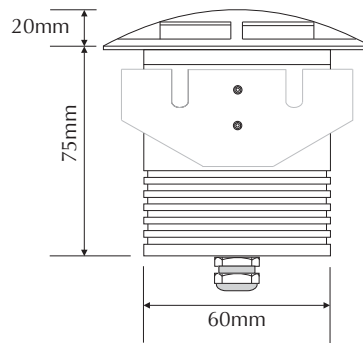

EVDEKA-4WB-W

Order Code: **19449**

Product Code: **EVDEKA-4WB-W**

Colour: **White** 6500K

Description: The DEKA inground luminaire provides a practical solution for inground lighting. With its solid brass trim and aluminium anodised body the DEKA will look appealing in any application from landscape, buildings, courtyards to sculptures.

Data: The DEKA recessed inground uplighter is made from the highest quality solid brass four way trim, black anodised body, 316 stainless fixings, White 6500K, 3 x 1W Cree LED, 12V DC, 300 lumens, clear glass lens, Constant Current to Constant Voltage converter, 2000kgs drive over, polycarbonate housing. IP67 rated.

Size: Front face: 88mm
Overall height: 95mm

Options: This fitting requires a Constant Voltage DC driver located in the power supply section of this catalogue. The DEKA may be dimmed via 1-10V DC with the correct controller located in the Controller section of this catalogue.