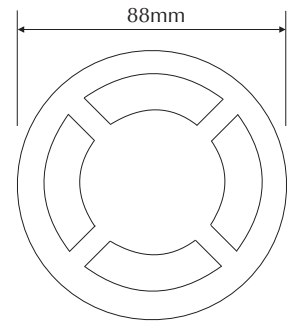

EVDEKA-4WB-W

Order Code: **19449**

Product Code: **EVDEKA-4WB-W**

Colour: **White** 6500K

Description: The DEKA inground luminaire provides a practical solution for inground lighting. With its solid brass trim and aluminium anodised body the DEKA will look appealing in any application from landscape, buildings, courtyards to sculptures.

Data: The DEKA recessed inground uplighter is made from the highest quality solid brass four way trim, black anodised body, 316 stainless fixings, White 6500K, 3 x 1W Cree LED, 12V DC, 300 lumens, clear glass lens, Constant Current to Constant Voltage converter, 2000kgs drive over, polycarbonate housing. IP67 rated.

Size: Front face: 88mm
Overall height: 95mm

Options: This fitting requires a Constant Voltage DC driver located in the power supply section of this catalogue. The DEKA may be dimmed via 1-10V DC with the correct controller located in the Controller section of this catalogue.