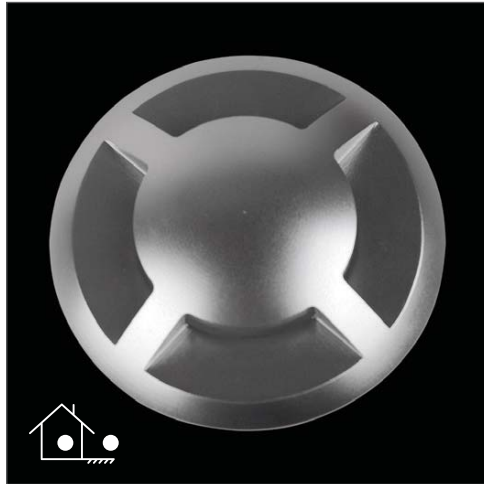

EVDEKA-4W-WW

Order Code: **19434**

Product Code: **EVDEKA-4W-WW**

Colour: **Warm White** 2700K

Description: The DEKA in-ground luminaire provides a practical solution for in-ground lighting. With its 6063 machined aluminium anodised trim plate and body the DEKA will look appealing in any application from landscape, buildings, courtyards to sculptures.

Data: The DEKA recessed in-ground uplighter is made from the highest quality 6063 grade aluminium, natural anodised four way trim cover, black anodised body, 316 stainless fixings, Warm White 2700K, 3 x 1W Cree LED, 12V DC, 210 lumens, clear glass lens, Constant Current to Constant Voltage converter, 2000kgs drive over, polycarbonate housing. IP67 rated.

Size: Front face: 88mm
Overall height: 95mm

Options: This fitting requires a Constant Voltage DC driver located in the power supply section of this catalogue. The DEKA may be dimmed via 1-10V DC with the correct controller located in the Controller section of this catalogue.