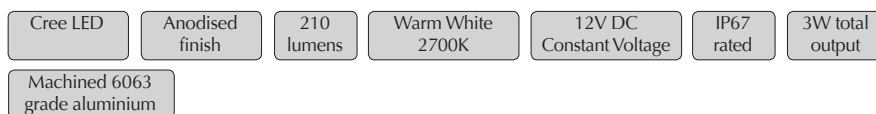

EVDEKA-4W-WW

Order Code: **19434**

Product Code: **EVDEKA-4W-WW**

Colour: **Warm White** 2700K

Description: The DEKA in-ground luminaire provides a practical solution for in-ground lighting. With its 6063 machined aluminium anodised trim plate and body the DEKA will look appealing in any application from landscape, buildings, courtyards to sculptures.

Data: The DEKA recessed in-ground uplighter is made from the highest quality 6063 grade aluminium, natural anodised four way trim cover, black anodised body, 316 stainless fixings, Warm White 2700K, 3 x 1W Cree LED, 12V DC, 210 lumens, clear glass lens, Constant Current to Constant Voltage converter, 2000kgs drive over, polycarbonate housing. IP67 rated.

Size: Front face: 88mm
Overall height: 95mm

Options: This fitting requires a Constant Voltage DC driver located in the power supply section of this catalogue. The DEKA may be dimmed via 1-10V DC with the correct controller located in the Controller section of this catalogue.