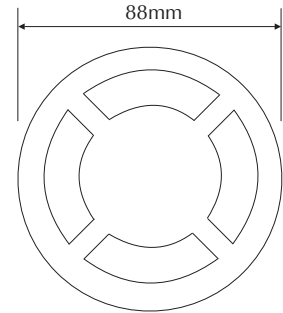

EVDEKA-4W-WW

Order Code: **19434**

Product Code: **EVDEKA-4W-WW**

Colour: **Warm White** 2700K

Description: The DEKA in-ground luminaire provides a practical solution for in-ground lighting. With its 6063 machined aluminium anodised trim plate and body the DEKA will look appealing in any application from landscape, buildings, courtyards to sculptures.

Data: The DEKA recessed in-ground uplighter is made from the highest quality 6063 grade aluminium, natural anodised four way trim cover, black anodised body, 316 stainless fixings, Warm White 2700K, 3 x 1W Cree LED, 12V DC, 210 lumens, clear glass lens, Constant Current to Constant Voltage converter, 2000kgs drive over, polycarbonate housing. IP67 rated.

Size: Front face: 88mm
Overall height: 95mm

Options: This fitting requires a Constant Voltage DC driver located in the power supply section of this catalogue. The DEKA may be dimmed via 1-10V DC with the correct controller located in the Controller section of this catalogue.