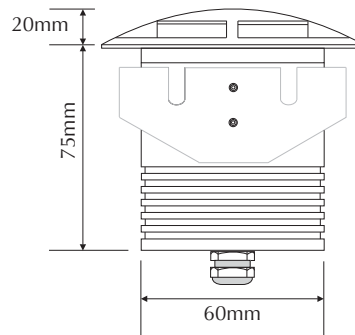

EVDEKA-4W-WW

Order Code: **19434**

Product Code: **EVDEKA-4W-WW**

Colour: **Warm White** 2700K

Description: The DEKA in-ground luminaire provides a practical solution for in-ground lighting. With its 6063 machined aluminium anodised trim plate and body the DEKA will look appealing in any application from landscape, buildings, courtyards to sculptures.

Data: The DEKA recessed in-ground uplighter is made from the highest quality 6063 grade aluminium, natural anodised four way trim cover, black anodised body, 316 stainless fixings, Warm White 2700K, 3 x 1W Cree LED, 12V DC, 210 lumens, clear glass lens, Constant Current to Constant Voltage converter, 2000kgs drive over, polycarbonate housing. IP67 rated.

Size: Front face: 88mm
Overall height: 95mm

Options: This fitting requires a Constant Voltage DC driver located in the power supply section of this catalogue. The DEKA may be dimmed via 1-10V DC with the correct controller located in the Controller section of this catalogue.