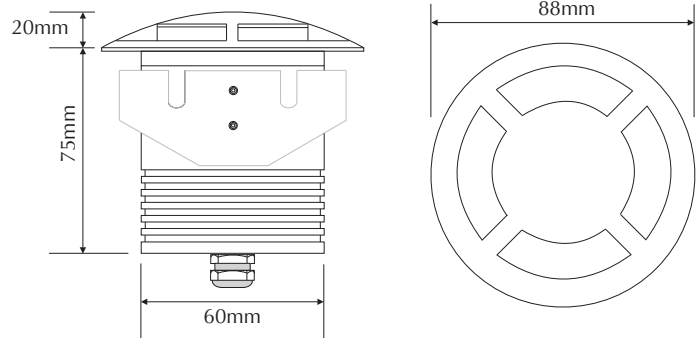

EVDEKA-4W-W

Order Code: **19435**

Product Code: **EVDEKA-4W-W**

Colour: **White** 6500K

Description: The DEKA in-ground luminaire provides a practical solution for in-ground lighting. With its 6063 machined aluminium anodised trim plate and body the DEKA will look appealing in any application from landscape, buildings, courtyards to sculptures.

Data: The DEKA recessed in-ground uplighter is made from the highest quality 6063 grade aluminium, natural anodised four way trim cover, black anodised body, 316 stainless fixings, White 6500K, 3 x 1W Cree LED, 12V DC, 300 lumens, clear glass lens, Constant Current to Constant Voltage converter, 2000kgs drive over, polycarbonate housing. IP67 rated.

Size: Front face: 88mm
Overall height: 95mm

Options: This fitting requires a Constant Voltage DC driver located in the power supply section of this catalogue. The DEKA may be dimmed via 1-10V DC with the correct controller located in the Controller section of this catalogue.

Cree LED	Anodised finish	300 lumens	White 6500K	12V DC Constant Voltage	IP67 rated	3W total output
Machined 6063 grade aluminium						