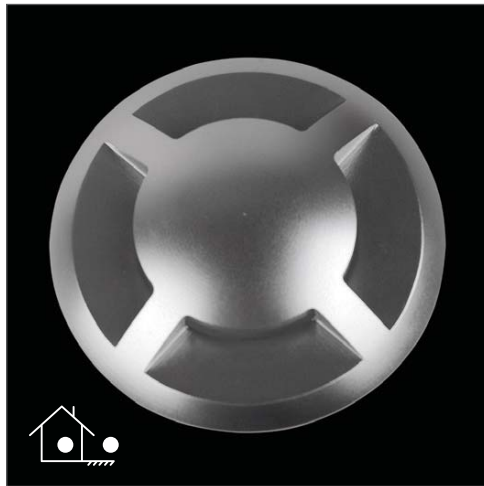

EVDEKA-4W-W

Order Code: **19435**

Product Code: **EVDEKA-4W-W**

Colour: **White** 6500K

Description: The DEKA in-ground luminaire provides a practical solution for in-ground lighting. With its 6063 machined aluminium anodised trim plate and body the DEKA will look appealing in any application from landscape, buildings, courtyards to sculptures.

Data: The DEKA recessed in-ground uplighter is made from the highest quality 6063 grade aluminium, natural anodised four way trim cover, black anodised body, 316 stainless fixings, White 6500K, 3 x 1W Cree LED, 12V DC, 300 lumens, clear glass lens, Constant Current to Constant Voltage converter, 2000kgs drive over, polycarbonate housing. IP67 rated.

Size: Front face: 88mm
Overall height: 95mm

Options: This fitting requires a Constant Voltage DC driver located in the power supply section of this catalogue. The DEKA may be dimmed via 1-10V DC with the correct controller located in the Controller section of this catalogue.

Cree LED	Anodised finish	300 lumens	White 6500K	12V DC Constant Voltage	IP67 rated	3W total output
Machined 6063 grade aluminium						