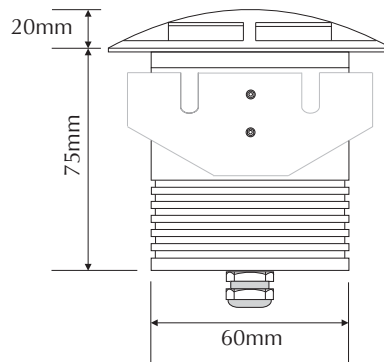

EVDEKA-3WB-WW

Order Code: **19446**

Product Code: **EVDEKA-3WB-WW**

Colour: **Warm White** 2700K

Description: The DEKA in-ground luminaire provides a practical solution for in-ground lighting. With its solid brass trim and aluminium anodised body the DEKA will look appealing in any application from landscape, buildings, courtyards to sculptures.

Data: The DEKA recessed in-ground uplighter is made from the highest quality solid brass three way trim, black anodised body, 316 stainless fixings, Warm White 2700K, 3 x 1W Cree LED, 12V DC, 210 lumens, clear glass lens, Constant Current to Constant Voltage converter, 2000kgs drive over, polycarbonate housing. IP67 rated.

Size: Front face: 88mm
Overall height: 95mm

Options: This fitting requires a Constant Voltage DC driver located in the power supply section of this catalogue. The DEKA may be dimmed via 1-10V DC with the correct controller located in the Controller section of this catalogue.