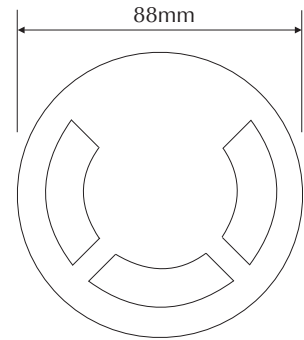

EVDEKA-3WB-WW

Order Code: **19446**

Product Code: **EVDEKA-3WB-WW**

Colour: **Warm White** 2700K

Description: The DEKA in-ground luminaire provides a practical solution for in-ground lighting. With its solid brass trim and aluminium anodised body the DEKA will look appealing in any application from landscape, buildings, courtyards to sculptures.

Data: The DEKA recessed in-ground uplighter is made from the highest quality solid brass three way trim, black anodised body, 316 stainless fixings, Warm White 2700K, 3 x 1W Cree LED, 12V DC, 210 lumens, clear glass lens, Constant Current to Constant Voltage converter, 2000kgs drive over, polycarbonate housing. IP67 rated.

Size: Front face: 88mm
Overall height: 95mm

Options: This fitting requires a Constant Voltage DC driver located in the power supply section of this catalogue. The DEKA may be dimmed via 1-10V DC with the correct controller located in the Controller section of this catalogue.