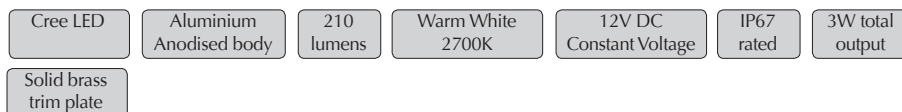

EVDEKA-3WB-WW

Order Code: **19446**

Product Code: **EVDEKA-3WB-WW**

Colour: **Warm White** 2700K

Description: The DEKA in-ground luminaire provides a practical solution for in-ground lighting. With its solid brass trim and aluminium anodised body the DEKA will look appealing in any application from landscape, buildings, courtyards to sculptures.

Data: The DEKA recessed in-ground uplighter is made from the highest quality solid brass three way trim, black anodised body, 316 stainless fixings, Warm White 2700K, 3 x 1W Cree LED, 12V DC, 210 lumens, clear glass lens, Constant Current to Constant Voltage converter, 2000kgs drive over, polycarbonate housing. IP67 rated.

Size: Front face: 88mm
Overall height: 95mm

Options: This fitting requires a Constant Voltage DC driver located in the power supply section of this catalogue. The DEKA may be dimmed via 1-10V DC with the correct controller located in the Controller section of this catalogue.