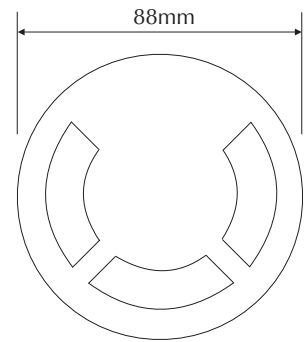

EVDEKA-3WB-W

Order Code: **19447**

Product Code: **EVDEKA-3WB-W**

Colour: **White** 6500K

Description: The DEKA inground luminaire provides a practical solution for inground lighting. With its solid brass trim and aluminium anodised body the DEKA will look appealing in any application from landscape, buildings, courtyards to sculptures.

Data: The DEKA recessed inground uplighter is made from the highest quality solid brass three way trim, black anodised body, 316 stainless fixings, White 6500K, 3 x 1W Cree LED, 12V DC, 300 lumens, clear glass lens, Constant Current to Constant Voltage converter, 2000kgs drive over, polycarbonate housing. IP67 rated.

Size: Front face: 88mm
Overall height: 95mm

Options: This fitting requires a Constant Voltage DC driver located in the power supply section of this catalogue. The DEKA may be dimmed via 1-10V DC with the correct controller located in the Controller section of this catalogue.