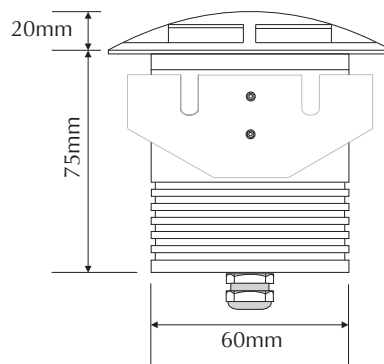

EVDEKA-3WB-W

Order Code: **19447**

Product Code: **EVDEKA-3WB-W**

Colour: **White** 6500K

Description: The DEKA inground luminaire provides a practical solution for inground lighting. With its solid brass trim and aluminium anodised body the DEKA will look appealing in any application from landscape, buildings, courtyards to sculptures.

Data: The DEKA recessed inground uplighter is made from the highest quality solid brass three way trim, black anodised body, 316 stainless fixings, White 6500K, 3 x 1W Cree LED, 12V DC, 300 lumens, clear glass lens, Constant Current to Constant Voltage converter, 2000kgs drive over, polycarbonate housing. IP67 rated.

Size: Front face: 88mm
Overall height: 95mm

Options: This fitting requires a Constant Voltage DC driver located in the power supply section of this catalogue. The DEKA may be dimmed via 1-10V DC with the correct controller located in the Controller section of this catalogue.