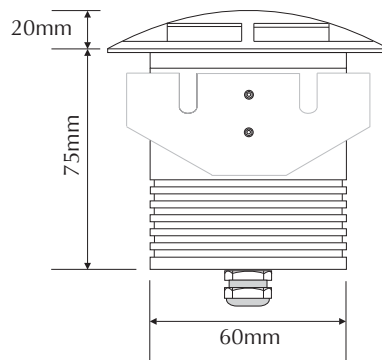

EVDEKA-3W-WW

Order Code: **19432**

Product Code: **EVDEKA-3W-WW**

Colour: **Warm White**  2700K

Description: The DEKA inground luminaire provides a practical solution for inground lighting. With its 6063 machined aluminium anodised trim plate and body the DEKA will look appealing in any application from landscape, buildings, courtyards to sculptures.

Data: The DEKA recessed inground uplighter is made from the highest quality 6063 grade aluminium, natural anodised three way trim cover, black anodised body, 316 stainless fixings, Warm White 2700K, 3 x 1W Cree LED, 12V DC, 210 lumens, clear glass lens, Constant Current to Constant Voltage converter, 2000kgs drive over, polycarbonate housing. IP67 rated.

Size: Front face: 88mm
Overall height: 95mm

Options: This fitting requires a Constant Voltage DC driver located in the power supply section of this catalogue. The DEKA may be dimmed via 1-10V DC with the correct controller located in the Controller section of this catalogue.