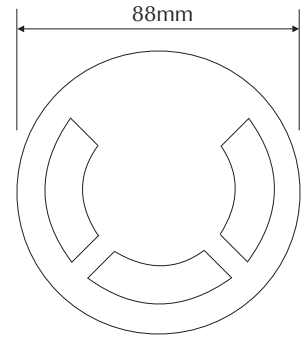

EVDEKA-3W-WW

Order Code: **19432**

Product Code: **EVDEKA-3W-WW**

Colour: **Warm White**  2700K

Description: The DEKA inground luminaire provides a practical solution for inground lighting. With its 6063 machined aluminium anodised trim plate and body the DEKA will look appealing in any application from landscape, buildings, courtyards to sculptures.

Data: The DEKA recessed inground uplighter is made from the highest quality 6063 grade aluminium, natural anodised three way trim cover, black anodised body, 316 stainless fixings, Warm White 2700K, 3 x 1W Cree LED, 12V DC, 210 lumens, clear glass lens, Constant Current to Constant Voltage converter, 2000kgs drive over, polycarbonate housing. IP67 rated.

Size: Front face: 88mm
Overall height: 95mm

Options: This fitting requires a Constant Voltage DC driver located in the power supply section of this catalogue. The DEKA may be dimmed via 1-10V DC with the correct controller located in the Controller section of this catalogue.