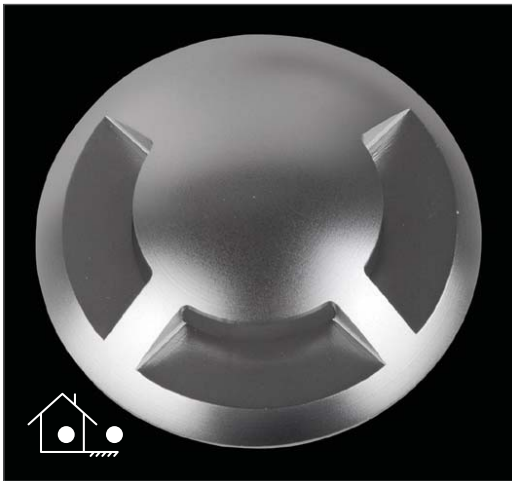

EVDEKA-3W-WW

Order Code: **19432**

Product Code: **EVDEKA-3W-WW**

Colour: **Warm White**  2700K

Description: The DEKA inground luminaire provides a practical solution for inground lighting. With its 6063 machined aluminium anodised trim plate and body the DEKA will look appealing in any application from landscape, buildings, courtyards to sculptures.

Data: The DEKA recessed inground uplighter is made from the highest quality 6063 grade aluminium, natural anodised three way trim cover, black anodised body, 316 stainless fixings, Warm White 2700K, 3 x 1W Cree LED, 12V DC, 210 lumens, clear glass lens, Constant Current to Constant Voltage converter, 2000kgs drive over, polycarbonate housing. IP67 rated.

Size: Front face: 88mm
Overall height: 95mm

Options: This fitting requires a Constant Voltage DC driver located in the power supply section of this catalogue. The DEKA may be dimmed via 1-10V DC with the correct controller located in the Controller section of this catalogue.