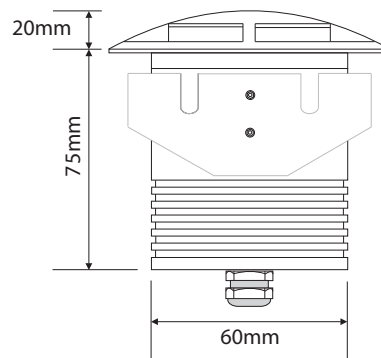

EVDEKA-3W-W

Order Code: 19433

Product Code: [EVDEKA-3W-W](#)

Colour: White 6500K

Description: The DEKA inground luminaire provides a practical solution for inground lighting. With its 6063 machined aluminium anodised trim plate and body the DEKA will look appealing in any application from landscape, buildings, courtyards to sculptures.

Data: The DEKA recessed inground uplighter is made from the highest quality 6063 grade aluminium, natural anodised three way trim cover, black anodised body, 316 stainless fixings, White 6500K, 3 x 1W Cree LED, 12V DC, 300 lumens, clear glass lens, Constant Current to Constant Voltage converter, 2000kgs drive over, polycarbonate housing. IP67 rated.

Size: Front face: 88mm
Overall height: 95mm

Options: This fitting requires a Constant Voltage DC driver located in the power supply section of this catalogue. The DEKA may be dimmed via 1-10V DC with the correct controller located in the Controller section of this catalogue.