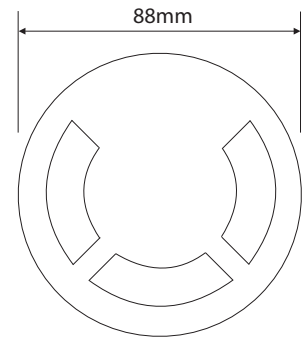

EVDEKA-3W-W

Order Code: 19433

Product Code: [EVDEKA-3W-W](#)

Colour: White 6500K

Description: The DEKA inground luminaire provides a practical solution for inground lighting. With its 6063 machined aluminium anodised trim plate and body the DEKA will look appealing in any application from landscape, buildings, courtyards to sculptures.

Data: The DEKA recessed inground uplighter is made from the highest quality 6063 grade aluminium, natural anodised three way trim cover, black anodised body, 316 stainless fixings, White 6500K, 3 x 1W Cree LED, 12V DC, 300 lumens, clear glass lens, Constant Current to Constant Voltage converter, 2000kgs drive over, polycarbonate housing. IP67 rated.

Size: Front face: 88mm
Overall height: 95mm

Options: This fitting requires a Constant Voltage DC driver located in the power supply section of this catalogue. The DEKA may be dimmed via 1-10V DC with the correct controller located in the Controller section of this catalogue.