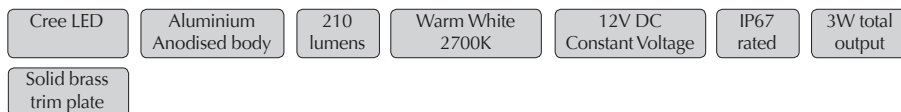

# EVDEKA-2WB-WW

Order Code: **19444**

Product Code: **EVDEKA-2WB-WW**

Colour: **Warm White**  2700K

Description: The DEKA inground luminaire provides a practical solution for inground lighting. With its solid brass trim and aluminium anodised body the DEKA will look appealing in any application from landscape, buildings, courtyards to sculptures.

Data: The DEKA recessed inground uplighter is made from the highest quality solid brass two way trim, black anodised body, 316 stainless fixings, Warm White 2700K, 3 x 1W Cree LED, 12V DC, 210 lumens, clear glass lens, Constant Current to Constant Voltage converter, 2000kgs drive over, polycarbonate housing. IP67 rated.

Size: Front face: 88mm  
Overall height: 95mm

Options: This fitting requires a Constant Voltage DC driver located in the power supply section of this catalogue. The DEKA may be dimmed via 1-10V DC with the correct controller located in the Controller section of this catalogue.