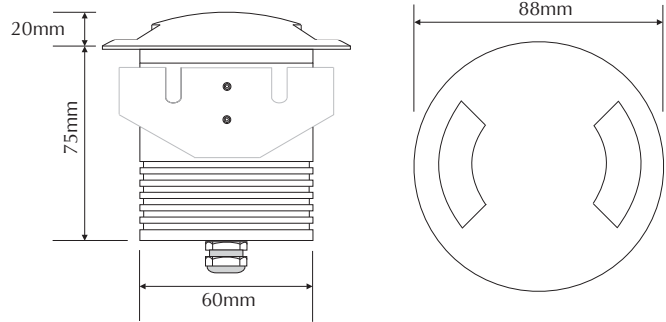

# EVDEKA-2WB-WW

Order Code: **19444**

Product Code: **EVDEKA-2WB-WW**

Colour: **Warm White**  2700K

Description: The DEKA inground luminaire provides a practical solution for inground lighting. With its solid brass trim and aluminium anodised body the DEKA will look appealing in any application from landscape, buildings, courtyards to sculptures.

Data: The DEKA recessed inground uplighter is made from the highest quality solid brass two way trim, black anodised body, 316 stainless fixings, Warm White 2700K, 3 x 1W Cree LED, 12V DC, 210 lumens, clear glass lens, Constant Current to Constant Voltage converter, 2000kgs drive over, polycarbonate housing. IP67 rated.

Size: Front face: 88mm  
Overall height: 95mm

Options: This fitting requires a Constant Voltage DC driver located in the power supply section of this catalogue. The DEKA may be dimmed via 1-10V DC with the correct controller located in the Controller section of this catalogue.