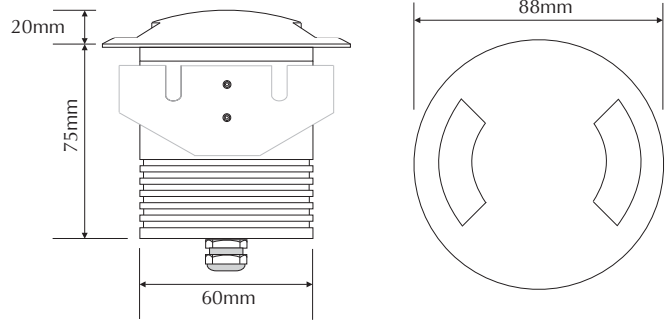

# EVDEKA-2WB-W

Order Code: **19445**

Product Code: **EVDEKA-2WB-W**

Colour: **White**  6500K

Description: The DEKA in-ground luminaire provides a practical solution for in-ground lighting. With its solid brass trim and aluminium anodised body the DEKA will look appealing in any application from landscape, buildings, courtyards to sculptures.

Data: The DEKA recessed in-ground uplighter is made from the highest quality solid brass two way trim, black anodised body, 316 stainless fixings, White 6500K, 3 x 1W Cree LED, 12V DC, 300 lumens, clear glass lens, Constant Current to Constant Voltage converter, 2000kgs drive over, polycarbonate housing. IP67 rated.

Size: Front face: 88mm  
Overall height: 95mm

Options: This fitting requires a Constant Voltage DC driver located in the power supply section of this catalogue. The DEKA may be dimmed via 1-10V DC with the correct controller located in the Controller section of this catalogue.