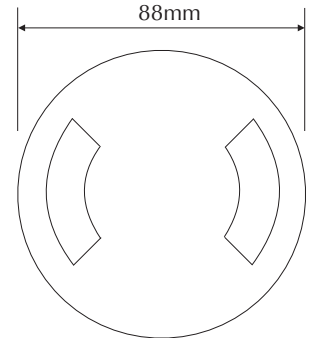

EVDEKA-2W-W

Order Code: **19431**

Product Code: **EVDEKA-2W-W**

Colour: **White** 6500K

Description: The DEKA inground luminaire provides a practical solution for inground lighting. With its 6063 machined aluminium anodised trim plate and body the DEKA will look appealing in any application from landscape, buildings, courtyards to sculptures.

Data: The DEKA recessed inground uplighter is made from the highest quality 6063 grade aluminium, natural anodised two way trim cover, black anodised body, 316 stainless fixings, White 6500K, 3 x 1W Cree LED, 12V DC, 300 lumens, clear glass lens, Constant Current to Constant Voltage converter, 2000kgs drive over, polycarbonate housing. IP67 rated.

Size: Front face: 88mm
 Overall height: 95mm

Options: This fitting requires a Constant Voltage DC driver located in the power supply section of this catalogue. The DEKA may be dimmed via 1-10V DC with the correct controller located in the Controller section of this catalogue.