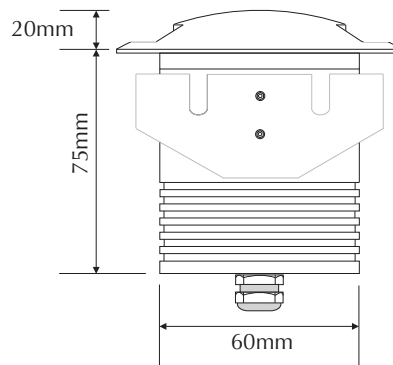

EVDEKA-2W-W

Order Code: **19431**

Product Code: **EVDEKA-2W-W**

Colour: **White** 6500K

Description: The DEKA inground luminaire provides a practical solution for inground lighting. With its 6063 machined aluminium anodised trim plate and body the DEKA will look appealing in any application from landscape, buildings, courtyards to sculptures.

Data: The DEKA recessed inground uplighter is made from the highest quality 6063 grade aluminium, natural anodised two way trim cover, black anodised body, 316 stainless fixings, White 6500K, 3 x 1W Cree LED, 12V DC, 300 lumens, clear glass lens, Constant Current to Constant Voltage converter, 2000kgs drive over, polycarbonate housing. IP67 rated.

Size: Front face: 88mm
 Overall height: 95mm

Options: This fitting requires a Constant Voltage DC driver located in the power supply section of this catalogue. The DEKA may be dimmed via 1-10V DC with the correct controller located in the Controller section of this catalogue.

Cree LED	Anodised finish	300 lumens	White 6500K	12V DC Constant Voltage	IP67 rated	3W total output
Machined 6063 grade aluminium						