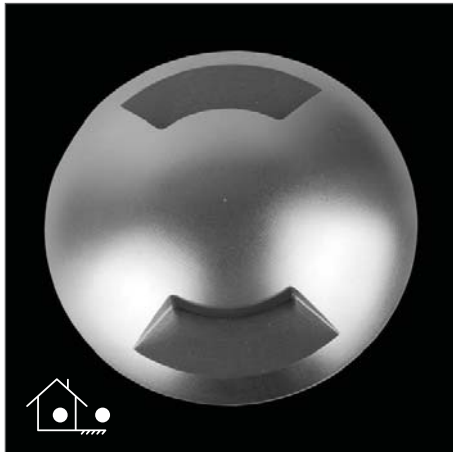

EVDEKA-2W-W

Order Code: **19431**

Product Code: **EVDEKA-2W-W**

Colour: **White** 6500K

Description: The DEKA inground luminaire provides a practical solution for inground lighting. With its 6063 machined aluminium anodised trim plate and body the DEKA will look appealing in any application from landscape, buildings, courtyards to sculptures.

Data: The DEKA recessed inground uplighter is made from the highest quality 6063 grade aluminium, natural anodised two way trim cover, black anodised body, 316 stainless fixings, White 6500K, 3 x 1W Cree LED, 12V DC, 300 lumens, clear glass lens, Constant Current to Constant Voltage converter, 2000kgs drive over, polycarbonate housing. IP67 rated.

Size: Front face: 88mm
 Overall height: 95mm

Options: This fitting requires a Constant Voltage DC driver located in the power supply section of this catalogue. The DEKA may be dimmed via 1-10V DC with the correct controller located in the Controller section of this catalogue.

Cree LED	Anodised finish	300 lumens	White 6500K	12V DC Constant Voltage	IP67 rated	3W total output
Machined 6063 grade aluminium						