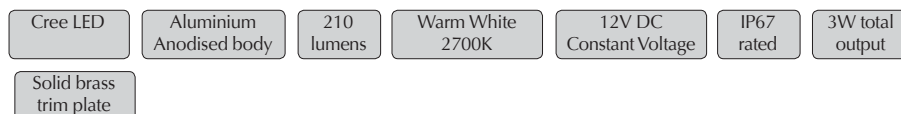

# EVDEKA-1WB-WW

Order Code: **19442**

Product Code: **EVDEKA-1WB-WW**

Colour: **Warm White**  2700K

Description: The DEKA in-ground luminaire provides a practical solution for in-ground lighting. With its solid brass trim and aluminium anodised body the DEKA will look appealing in any application from landscape, buildings, courtyards to sculptures.

Data: The DEKA recessed in-ground uplighter is made from the highest quality solid brass one way trim, black anodised body, 316 stainless fixings, Warm White 2700K, 3 x 1W Cree LED, 12V DC, 210 lumens, clear glass lens, Constant Current to Constant Voltage converter, 2000kgs drive over, polycarbonate housing. IP67 rated.

Size: Front face: 88mm  
Overall height: 95mm

Options: This fitting requires a Constant Voltage DC driver located in the power supply section of this catalogue. The DEKA may be dimmed via 1-10V DC with the correct controller located in the Controller section of this catalogue.