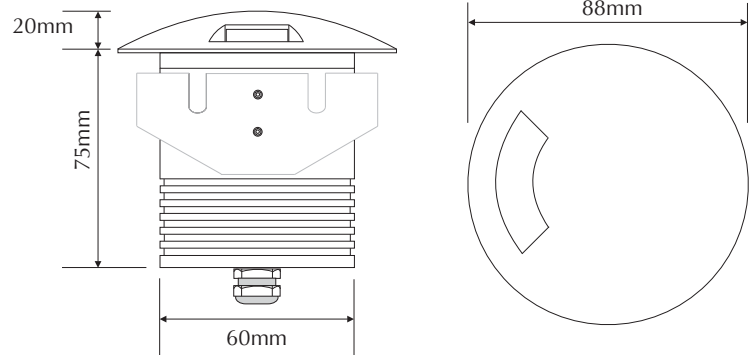

# EVDEKA-1WB-WW

Order Code: **19442**

Product Code: **EVDEKA-1WB-WW**

Colour: **Warm White**  2700K

Description: The DEKA in-ground luminaire provides a practical solution for in-ground lighting. With its solid brass trim and aluminium anodised body the DEKA will look appealing in any application from landscape, buildings, courtyards to sculptures.

Data: The DEKA recessed in-ground uplighter is made from the highest quality solid brass one way trim, black anodised body, 316 stainless fixings, Warm White 2700K, 3 x 1W Cree LED, 12V DC, 210 lumens, clear glass lens, Constant Current to Constant Voltage converter, 2000kgs drive over, polycarbonate housing. IP67 rated.

Size: Front face: 88mm  
Overall height: 95mm

Options: This fitting requires a Constant Voltage DC driver located in the power supply section of this catalogue. The DEKA may be dimmed via 1-10V DC with the correct controller located in the Controller section of this catalogue.