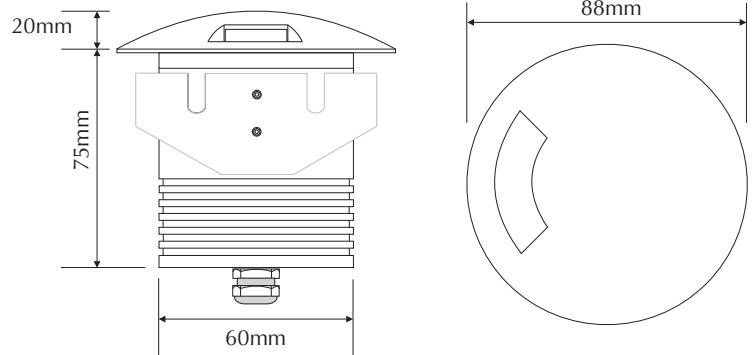

EVDEKA-1WB-W

Order Code: **19443**

Product Code: **EVDEKA-1WB-W**

Colour: **White** 6500K

Description: The DEKA inground luminaire provides a practical solution for inground lighting. With its solid brass trim and aluminium anodised body the DEKA will look appealing in any application from landscape, buildings, courtyards to sculptures.

Data: The DEKA recessed inground uplighter is made from the highest quality solid brass one way trim, black anodised body, 316 stainless fixings, White 6500K, 3 x 1W Cree LED, 12V DC, 300 lumens, clear glass lens, Constant Current to Constant Voltage converter, 2000kgs drive over, polycarbonate housing. IP67 rated.

Size: Front face: 88mm
Overall height: 95mm

Options: This fitting requires a Constant Voltage DC driver located in the power supply section of this catalogue. The DEKA may be dimmed via 1-10V DC with the correct controller located in the Controller section of this catalogue.