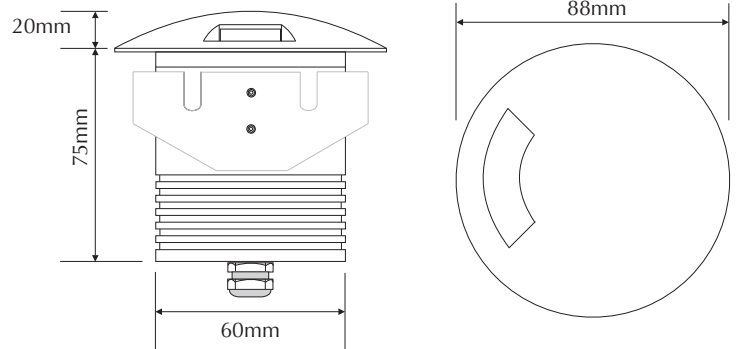

EVDEKA-1W-WW

Order Code: **19428**

Product Code: **EVDEKA-1W-WW**

Colour: **Warm White** 2700K

Description: The DEKA inground luminaire provides a practical solution for inground lighting. With its 6063 machined aluminium anodised trim plate and body the DEKA will look appealing in any application from landscape, buildings, courtyards to sculptures.

Data: The DEKA recessed inground uplighter is made from the highest quality 6063 grade aluminium, natural anodised one way trim cover, black anodised body, 316 stainless fixings, Warm White 2700K, 3 x 1W Cree LED, 12V DC, 210 lumens, clear glass lens, Constant Current to Constant Voltage converter, 2000kgs drive over, polycarbonate housing. IP67 rated.

Size: Front face: 88mm
 Overall height: 95mm

Options: This fitting requires a Constant Voltage DC driver located in the power supply section of this catalogue. The DEKA may be dimmed via 1-10V DC with the correct controller located in the Controller section of this catalogue.