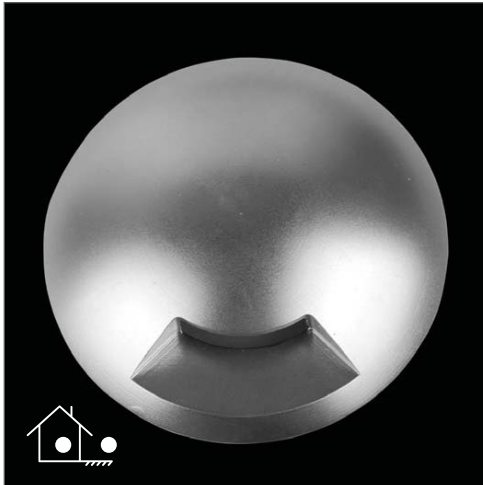

EVDEKA-1W-WW

Order Code: **19428**

Product Code: **EVDEKA-1W-WW**

Colour: **Warm White** 2700K

Description: The DEKA inground luminaire provides a practical solution for inground lighting. With its 6063 machined aluminium anodised trim plate and body the DEKA will look appealing in any application from landscape, buildings, courtyards to sculptures.

Data: The DEKA recessed inground uplighter is made from the highest quality 6063 grade aluminium, natural anodised one way trim cover, black anodised body, 316 stainless fixings, Warm White 2700K, 3 x 1W Cree LED, 12V DC, 210 lumens, clear glass lens, Constant Current to Constant Voltage converter, 2000kgs drive over, polycarbonate housing. IP67 rated.

Size: Front face: 88mm
 Overall height: 95mm

Options: This fitting requires a Constant Voltage DC driver located in the power supply section of this catalogue. The DEKA may be dimmed via 1-10V DC with the correct controller located in the Controller section of this catalogue.

Cree LED	Anodised finish	210 lumens	Warm White 2700K	12V DC Constant Voltage	IP67 rated	3W total output
Machined 6063 grade aluminium						

Domus Lighting

29-31 Richland Street Kingsgrove NSW 2208

Phone: (02) 9554 9600 | Fax: (02) 9554 9433 | Email: sales@domuslighting.com