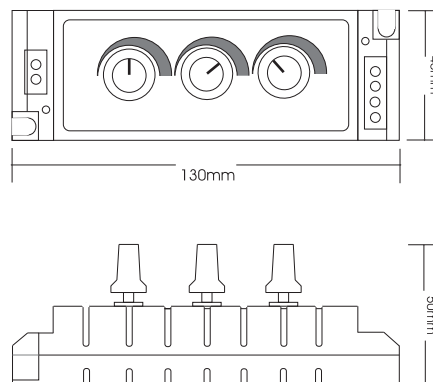

# EVCHAM18

Order Code: **20127**

Product Code: **EVCHAM18**

Description: The EVCHAM18 is a simplistic manual colour controller.

Data: This controller has 3 x 4A channels @ 12V DC which allows manual Adjustment of the three colours of RGB or single colour LEDs.

Specification: 12V DC input, 3 x 4A channels, total 144W @ 12V DC

Size: (L) 130mm x (W) 40mm x (H) 50mm

Requires: Constant Voltage 12V DC LED driver located in the power supply section of the catalogue.