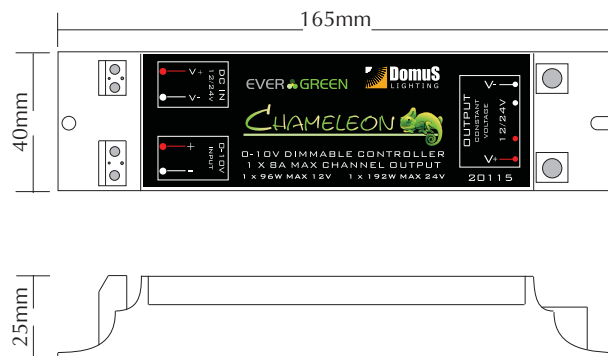

EVCHAM06

Order Code: **20115**

Product Code: **EVCHAM06**

Description: Single colour controller dimmable via 1-10V DC.

Data: Slim line single colour controller to suit LED strip lights, lamps and wall washers. Dimmable via 1-10V DC. Suitable for controlling / dimming single colour LED. This product is compatible with C-Bus, Dynalite and Vantage, and most other automation systems.

Specification: 12-24V DC input, 1 x 8A 12V 96W 1 x 8A 24V 192W maximum

Size: (L) 165mm x (W) 40mm x (H) 25mm

Requires: Constant Voltage 12-24V DC LED driver located in the power supply section of the catalogue.