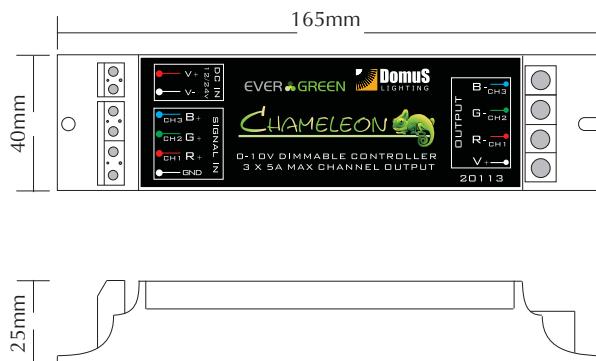

EVCHAM04

Order Code: **20113**

Product Code: **EVCHAM04**

Description: RGB colour controller dimmable via 1-10V DC on all three channels.

Data: Slim line RGB colour controller to suit LED strip lights, lamps and wall washers. Dimmable via 3 channels of 1-10V DC. Suitable for controlling / dimming RGB or single colour LED. This product is compatible with C-Bus, Dyalite and Vantage, and most other automation systems.

Specification: 12-24V DC input, 3 x 5A 12V 180W, 3 x 5A 24V 360W max

Size: (L) 165mm x (W) 40mm x (H) 25mm

Requires: Constant Voltage 12-24V DC LED driver located in the power supply section of the catalogue.

RGB colour controller

1-10V DC interfacing

12-24V DC input

3x 5A maximum output

12V 180W max
24V 360W max

Domus Lighting

29-31 Richland Street Kingsgrove NSW 2208

Phone: (02) 9554 9600 | Fax: (02) 9554 9433 | Email: sales@domuslighting.com