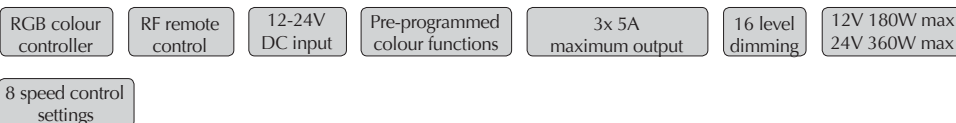

# EVCHAM03

Order Code: **20112**

Product Code: **EVCHAM03**

Description: Multi function RGB colour controller with RF remote control.

Data: Stand alone slim line RGB colour controller to suit LED strip lights, lamps and wall washers. Multiple colour controls. 11 x pre-selected colour modes, 8 x speed setting levels. All the controller functions are controlled via the supplied RF remote control.

Specification: 12-24V DC input, 3 x 5A 12V 180W, 3 x 5A 24V 360W max

Size: (L) 210mm x (W) 40mm x (H) 30mm

Requires: Constant Voltage 12-24V DC LED driver located in the power supply section of the catalogue.