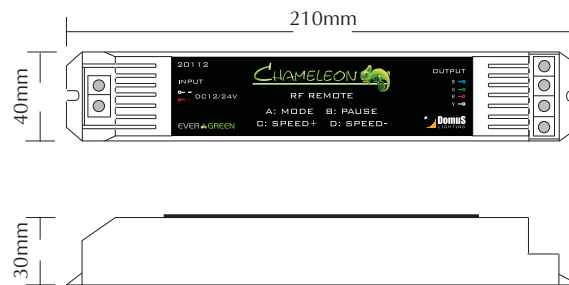

# EVCHAM03

Order Code: **20112**

Product Code: **EVCHAM03**

Description: Multi function RGB colour controller with RF remote control.

Data: Stand alone slim line RGB colour controller to suit LED strip lights, lamps and wall washers. Multiple colour controls. 11 x pre-selected colour modes, 8 x speed setting levels. All the controller functions are controlled via the supplied RF remote control.

Specification: 12-24V DC input, 3 x 5A 12V 180W, 3 x 5A 24V 360W max

Size: (L) 210mm x (W) 40mm x (H) 30mm

Requires: Constant Voltage 12-24V DC LED driver located in the power supply section of the catalogue.