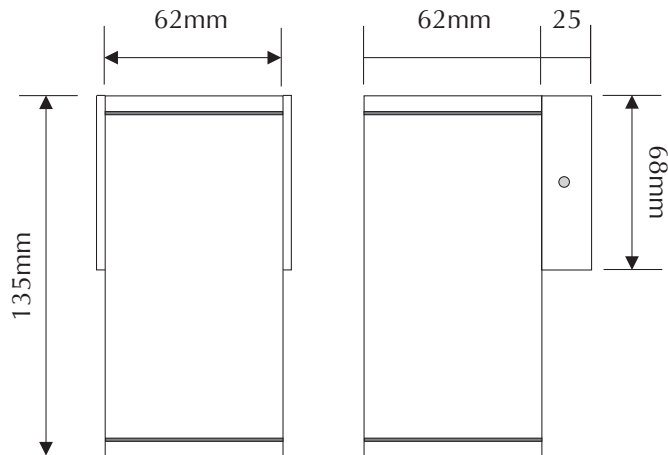

# EVALPHA1-W

Order Code: **19401**

Product Code: **EVALPHA-1-W**

Colour: **White**  5500K  
**Aluminium**  Natural Anodised

Description: The ALPHA exterior wall light make a great alternative to the stainless steel fixtures with its architectural appearance and finish.

Data: The ALPHA exterior wall light is made from 6063 grade Aluminium, Natural Anodised finish, square body, down facing, silicon gaskets and seals, GU10 lamp holder, 1 x 6W LED lamp, 3 x 2W CREE LED, 5500K colour temp, 60° beam angle, IP54 rating, 240V AC direct input.

Size: Back plate: (L) 68mm x (W) 68mm x (D) 25mm  
 Body: (L) 135mm x (W) 62mm x (D) 62mm

Additional: The above fitting is non dimmable.

- 6063 Aluminium
- CREE LED inside
- Natural Anodised finish
- 60° beam angle
- 1 x 6W high power LED lamp included
- IP54 rated
- GU10 mains voltage
- White 5500K