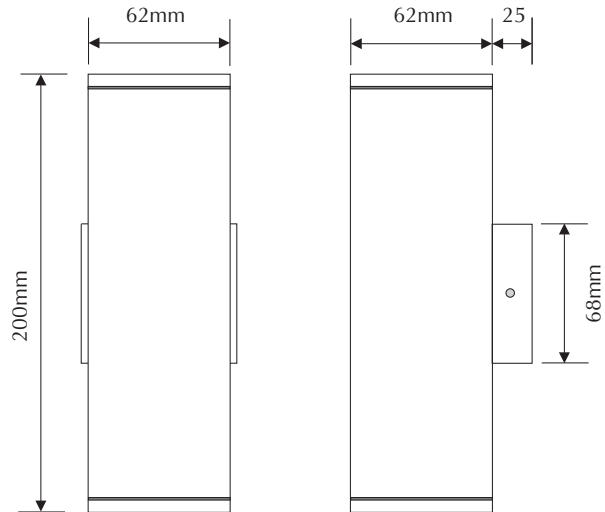

EVALPHA2-WW

Order Code: **19402**

Product Code: **EVALPHA-2-WW**

Colour: **Warm White** 3600K
Aluminium Natural Anodised

Description: The ALPHA exterior wall light make a great alternative to the stainless steel fixtures with its architectural appearance and finish.

Data: The ALPHA exterior wall light is made from 6063 grade Aluminium, Natural Anodised finish, square body, up/down facing, silicon gaskets and seals, GU10 lamp holder, 2 x 6W LED lamp, 3 x 2W CREE LED, Warm White 3600K colour temp, 60° beam angle, IP54 rating, 240V AC direct input.

Size: Back plate: (L) 68mm x (W) 68mm x (D) 25mm
 Body: (L) 200mm x (W) 62mm x (D) 62mm

Additional: The above fitting is non dimmable.

- | | | | | | | | |
|----------------|-----------------|-------------------------|----------------|-------------------------------------|------------|--------------------|------------------|
| 6063 Aluminium | CREE LED inside | Natural Anodised finish | 60° beam angle | 2 x 6W high power LED lamp included | IP54 rated | GU10 mains voltage | Warm White 3600K |
|----------------|-----------------|-------------------------|----------------|-------------------------------------|------------|--------------------|------------------|