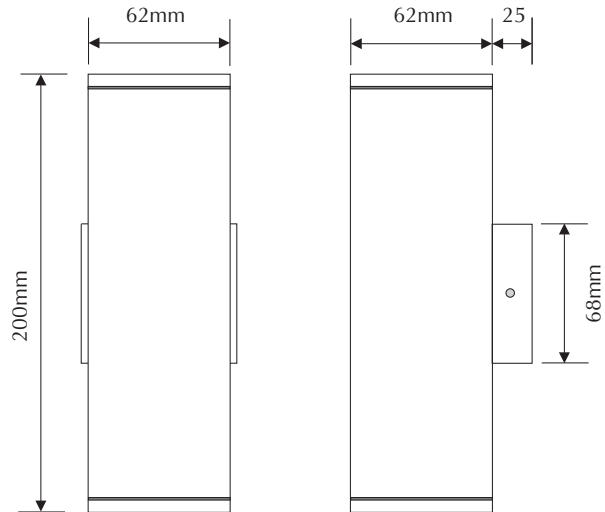

# EVALPHA2-W

Order Code: **19403**

Product Code: **EVALPHA-2-W**

Colour: **White**  5500K  
**Aluminium**  Natural Anodised

Description: The ALPHA exterior wall light make a great alternative to the stainless steel fixtures with its architectural appearance and finish.

Data: The ALPHA exterior wall light is made from 6063 grade Aluminium, Natural Anodised finish, square body, up/down facing, silicon gaskets and seals, GU10 lamp holder, 2 x 6W LED lamp, 3 x 2W CREE LED, White 5500K colour temp, 60° beam angle, IP54 rating, 240V AC direct input.

Size: Back plate: (L) 68mm x (W) 68mm x (D) 25mm  
 Body: (L) 200mm x (W) 62mm x (D) 62mm

Additional: The above fitting is non dimmable.

- 6063 Aluminium
- CREE LED inside
- Natural Anodised finish
- 60° beam angle
- 2 x 6W high power LED lamp included
- IP54 rated
- GU10 mains voltage
- White 5500K