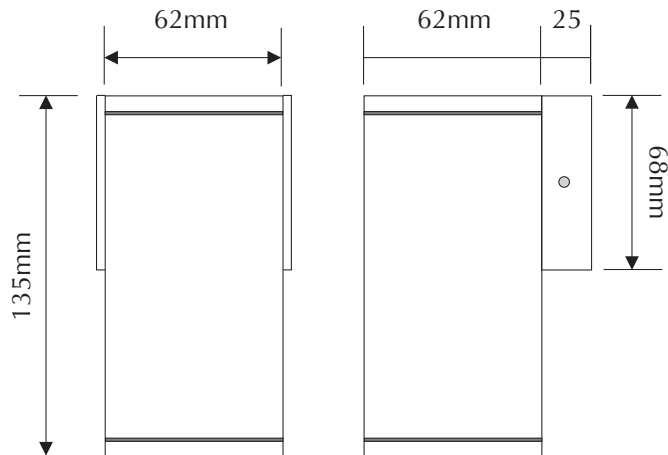

EVALPHA1-WW

Order Code: **19400**

Product Code: **EVALPHA-1-WW**

Colour: **Warm White** 3600K

Aluminium Natural Anodised

Description: The ALPHA exterior wall light make a great alternative to the stainless steel fixtures with its architectural appearance and finish.

Data: The ALPHA exterior wall light is made from 6063 grade Aluminium, Natural Anodised finish, square body, down facing, silicon gaskets and seals, GU10 lamp holder, 1 x 6W LED lamp, 3 x 2W CREE LED, Warm White 3600K colour temp, 60° beam angle, IP54 rating, 240V AC direct input.

Size: Back plate: (L) 68mm x (W) 68mm x (D) 25mm
Body: (L) 135mm x (W) 62mm x (D) 62mm

Additional: The above fitting is non dimmable.

Domus Lighting

29-31 Richland Street Kingsgrove NSW 2208

Phone: (02) 9554 9600 | Fax: (02) 9554 9433 | Email: sales@domuslighting.com