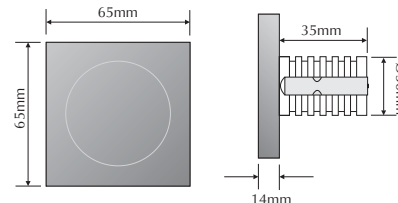

EV222-WW

Order Code: **19969**

Product Code: **EV222-WW**

Colour: **Warm White**  3500K

Description: A smart and contemporary semi-recessed wall light designed for low level floor/path lighting.

Data: Square fascia, sand blasted frost acrylic, high power SMD LED, 3W total output, 120° beam angle, recessed aluminium heat sink with mounting clips, (BID) built-in driver, 24V DC 120mA Constant Voltage, 240V AC mains power input.

Fitting Size: Front face: (L) 65mm x (H) 65mm x (D) 14mm
 Recessed heat sink: (Ø) 30mm x (D) 30mm

Cutout Size: (Ø) 35mm

Additional: The above wall light is non dimmable. To dim the wall light please refer to the dimmable Constant Voltage controllers in the controller section.