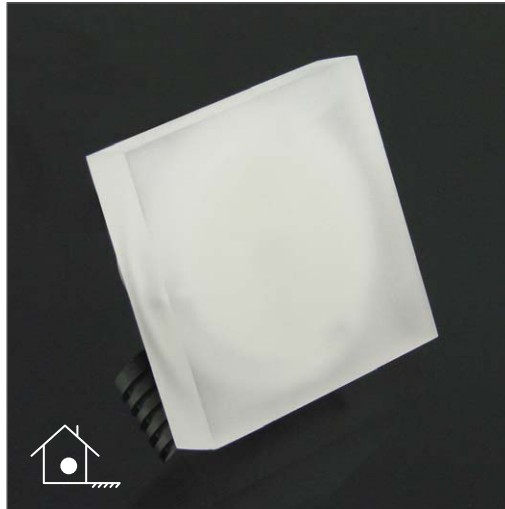

EV222-WW

Order Code: **19969**

Product Code: **EV222-WW**

Colour: **Warm White**  3500K

Description: A smart and contemporary semi-recessed wall light designed for low level floor/path lighting.

Data: Square fascia, sand blasted frost acrylic, high power SMD LED, 3W total output, 120° beam angle, recessed aluminium heat sink with mounting clips, (BID) built-in driver, 24V DC 120mA Constant Voltage, 240V AC mains power input.

Fitting Size: Front face: (L) 65mm x (H) 65mm x (D) 14mm
 Recessed heat sink: (Ø) 30mm x (D) 30mm

Cutout Size: (Ø) 35mm

Additional: The above wall light is non dimmable. To dim the wall light please refer to the dimmable Constant Voltage controllers in the controller section.