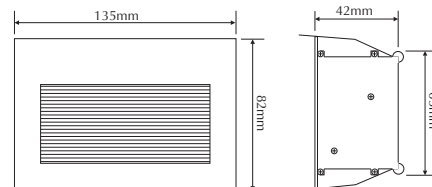

EV113/B-WW

Order Code: **19963**

Product Code: **EV113/B-WW**

Colour: **Warm White**  2700K

Description: A smart and contemporary recessed wall light designed for low level floor/path lighting.

Data: Aluminium extruded design, powder coated silver finish, ribbed style reflector, 2 x 1W Cree LED inside, (BID) Built-in driver, 350mA Constant Current output, direct 240V AC mains power input.

Fitting Size: (L) 135mm x (H) 82mm x (D) 40mm (excluding driver)

Cutout Size: (L) 117mm x (H) 67mm

Additional: The above wall light is non dimmable. To dim the wall light please refer to the dimmable Constant Current drivers in the power supply section.