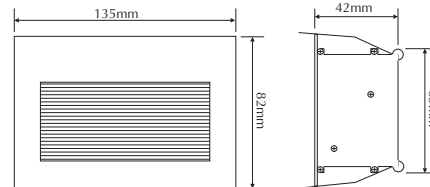

EV113/B-W

Order Code: **19962**

Product Code: **EV113/B-W**

Colour: **White**  6400K

Description: A smart and contemporary recessed wall light designed for low level floor/path lighting.

Data: Aluminium extruded design, powder coated silver finish, ribbed style reflector, 2 x 1W Cree LED inside, (BID) Built-in driver, 350mA Constant Current output, direct 240V AC mains power input.

Fitting Size: (L) 135mm x (H) 82mm x (D) 40mm (excluding driver)

Cutout Size: (L) 117mm x (H) 67mm

Additional: The above wall light is non dimmable. To dim the wall light please refer to the dimmable Constant Current drivers in the power supply section.