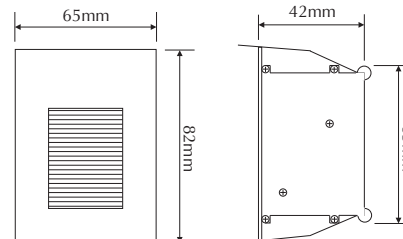

EV113/A-WW

Order Code: **19961**

Product Code: **EV113/A-WW**

Colour: **Warm White**  2700K

Description: A smart and contemporary recessed wall light designed for low level floor/path lighting.

Data: Aluminium extruded design, powder coated silver finish, ribbed style reflector, 1 x 1W Cree LED inside, (BID) Built-in driver, 350mA Constant Current output, direct 240V AC mains power input.

Fitting Size: (L) 65mm x (H) 82mm x (D) 40mm (excluding driver)

Cutout Size: (L) 47mm x (H) 67mm

Additional: The above wall light is non dimmable. To dim the wall light please refer to the dimmable Constant Current drivers in the power supply section.