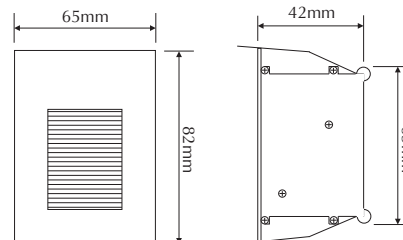

EV113/A-W

Order Code: **19960**

Product Code: **EV113/A-W**

Colour: **White**  6400K

Description: A smart and contemporary recessed wall light designed for low level floor/path lighting.

Data: Aluminium extruded design, powder coated silver finish, ribbed Style reflector, 1 x 1W Cree LED inside, (BID) Built-in driver, 350mA Constant Current output, direct 240V AC mains power input.

Fitting Size: (L) 65mm x (H) 82mm x (D) 40mm (excluding driver)

Cutout Size: (L) 47mm x (H) 67mm

Additional: The above wall light is non dimmable. To dim the wall light please refer to the dimmable Constant Current drivers in the power supply section.