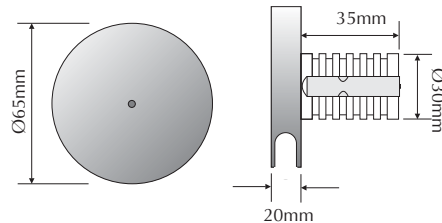

# EV112-WW

Order Code: **19971**  
 Product Code: **EV112-WW**  
 Colour: **Warm White**  2700K

Description: A smart and contemporary semi-recessed wall light designed for low level floor/path lighting.

Data: Round fascia, machined pure aluminium, high power Cree LED, 1W total output, recessed aluminium heat sink with mounting clips, (BID) built-in driver, 350mA Constant Current, 240V AC mains power input.

Fitting Size: Front face: (Ø) 65mm x (D) 20mm  
 Recessed heat sink: (Ø) 30mm x (D) 35mm

Cutout Size: (Ø) 35mm

Additional: The above wall light is non dimmable. To dim the wall light please refer to the dimmable Constant Current drivers in the power supply section.