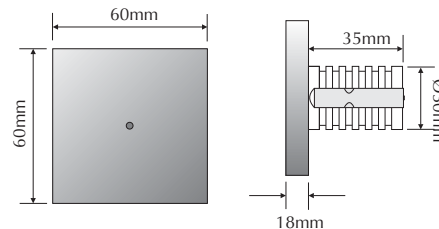

# EV111-W

Order Code: **19972**

Product Code: **EV111-W**

Colour: **White**  6400K

Description: A smart and contemporary semi-recessed wall light designed for low level floor/path lighting.

Data: Square fascia, machined pure aluminium, high power Cree LED, 1W total output, recessed aluminium heat sink with mounting clips, (BID) built-in driver, 350mA Constant Current, 240V AC mains power input.

Fitting Size: Front face: (L) 60mm x (H) 60mm x (D) 18mm  
Recessed heat sink: (Ø) 30mm x (D) 35mm

Cutout Size: (Ø) 35mm

Additional: The above wall light is non dimmable. To dim the wall light please refer to the dimmable Constant Current drivers in the power supply section.