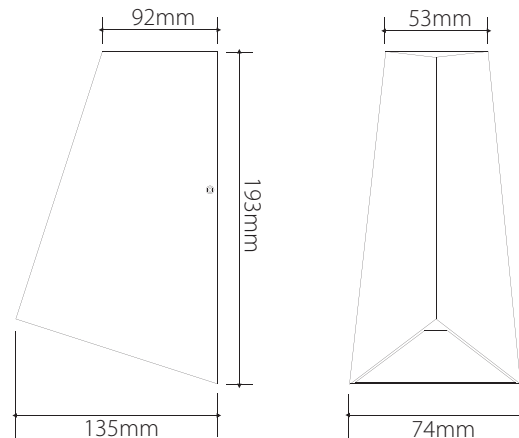

EV-XWAVE-W

Order Code: 19463

Product Code: EV-XWAVE-W

Description: A smart and very contemporary wall mounted light. With its clean lines and minimal look makes this a must for any interior or exterior application.

Data: Die cast aluminium body, special metalware treatment (Chromate), custom silver colour polyester powder coated finish, 2 x 4W Citizen LED lamps, white colour 6000K, 290lm output, CRI 85%, 20° up 20° down beam angle, built-in LED driver (BID). IP54 rating, 240VAC input voltage.

Fitting Size: (WT) 53mm x (L) 193mm x (WB) 74mm (P) 135mm

Additional: The above wall light is non dimmable.

Domus Lighting

29-31 Richland Street Kingsgrove NSW 2208

Phone: (02) 9554 9600 | Fax: (02) 9554 9433 | Email: sales@domuslighting.com