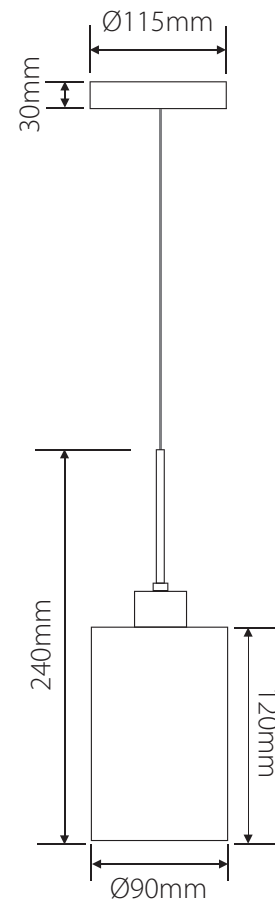

EV-SCROLL-CW

OSRAM 
LED inside

The SCROLL is a contemporary luminaire. With its gloss black glass white swirl shade and polished chrome trim makes this pendant a feature in any application.

Data:

Cool White 4000-4500K (EV-SCROLL-CW 19608)

The SCROLL shade is made from high quality glass, polished chrome high lights, clear wire suspension, surface mounted canopy, integral constant current power supply, 100-240V AC, 12W output, 630lm, 24pcs OSRAM 5630 LED, cool white 4000-4500K, 120° beam angle, non dimmable.

Size:

Glass Shade: (Ø) 90mm x (H) 120mm

Canopy: (Ø) 115mm x (H) 30mm

Suspension: (L) 1500mm

Additional:

Please note that this product is non dimmable

Domus Lighting

29-31 Richland Street Kingsgrove NSW 2208