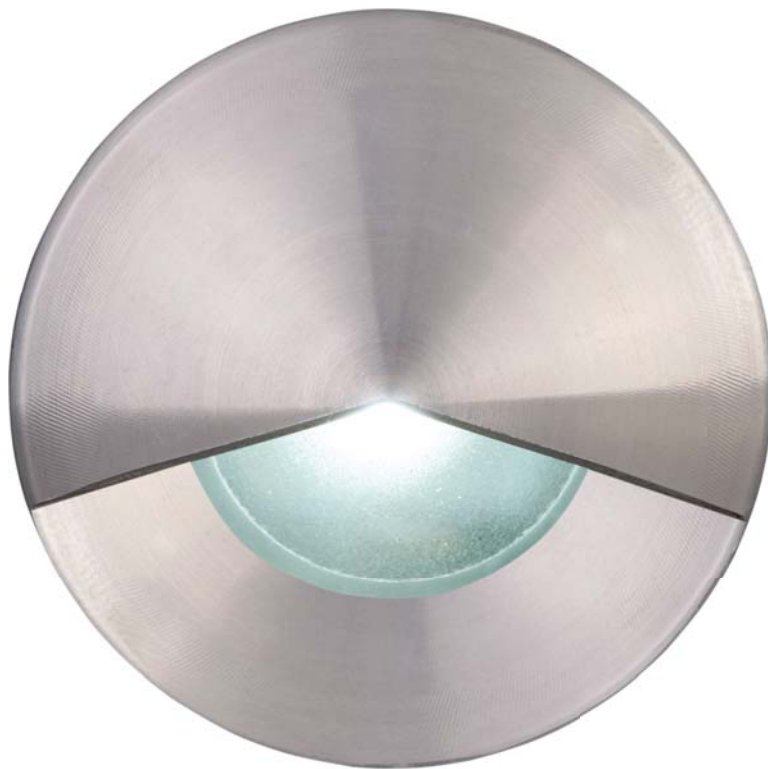

# EV-MINI-EYE-WWW

<b>Order Code:</b>	19496
<b>Product Code:</b>	EV-MINI-EYE-WWW
<b>Description:</b>	The MINI EYE is a unique and discrete recessed wall/path light for interior or exterior applications. This makes it a perfect luminaire for bringing the outside in.
<b>Data:</b>	The MINI EYE is made from 6063 grade aluminium, natural anodised finish, custom aluminium heat sink, 1 x 3W CREE LED, warm white 3000K, 120lm output, CRI 85%, frosted glass, diffused beam, constant current 700mA.
<b>Fitting Size:</b>	Ø40mm x (D) 63mm
<b>Additional:</b>	The above wall/path light requires a constant current 700mA LED driver