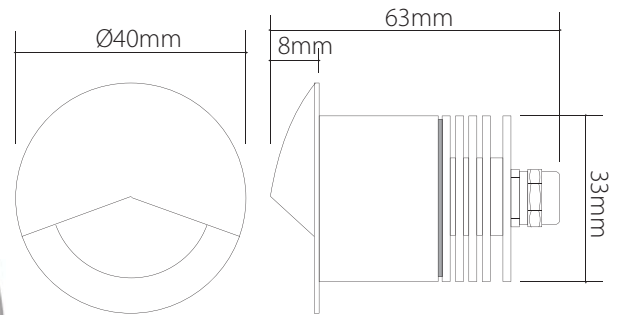

# EV-MINI-EYE-WWW

<b>Order Code:</b>	19496
<b>Product Code:</b>	EV-MINI-EYE-WWW
<b>Description:</b>	The MINI EYE is a unique and discrete recessed wall/path light for interior or exterior applications. This makes it a perfect luminaire for bringing the outside in.
<b>Data:</b>	The MINI EYE is made from 6063 grade aluminium, natural anodised finish, custom aluminium heat sink, 1 x 3W CREE LED, warm white 3000K, 120lm output, CRI 85%, frosted glass, diffused beam, constant current 700mA.
<b>Fitting Size:</b>	Ø40mm x (D) 63mm
<b>Additional:</b>	The above wall/path light requires a constant current 700mA LED driver