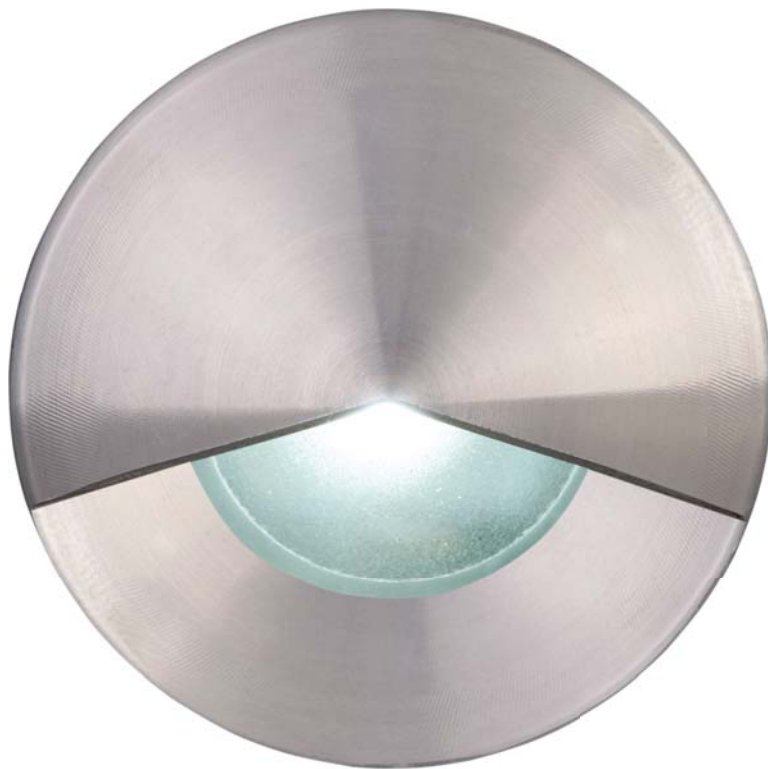

EV-MINI-EYE-W

Order Code:	19497
Product Code:	EV-MINI-EYE-W
Description:	The MINI EYE is a unique and discrete recessed wall/path light for interior or exterior applications. This makes it a perfect luminaire for bringing the outside in.
Data:	The MINI EYE is made from 6063 grade aluminium, natural anodised finish, custom aluminium heat sink, 1 x 3W CREE LED, white 6000K, 160lm output, CRI 85%, frosted glass, diffused beam, constant current 700mA.
Fitting Size:	Ø40mm x (D) 63mm
Additional:	The above wall/path light requires a constant current 700mA LED driver