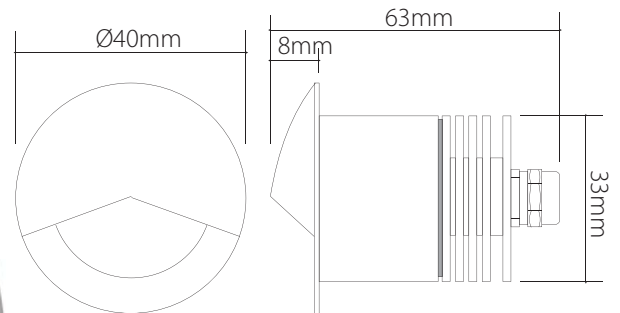

EV-MINI-EYE-W

Order Code:	19497
Product Code:	EV-MINI-EYE-W
Description:	The MINI EYE is a unique and discrete recessed wall/path light for interior or exterior applications. This makes it a perfect luminaire for bringing the outside in.
Data:	The MINI EYE is made from 6063 grade aluminium, natural anodised finish, custom aluminium heat sink, 1 x 3W CREE LED, white 6000K, 160lm output, CRI 85%, frosted glass, diffused beam, constant current 700mA.
Fitting Size:	Ø40mm x (D) 63mm
Additional:	The above wall/path light requires a constant current 700mA LED driver